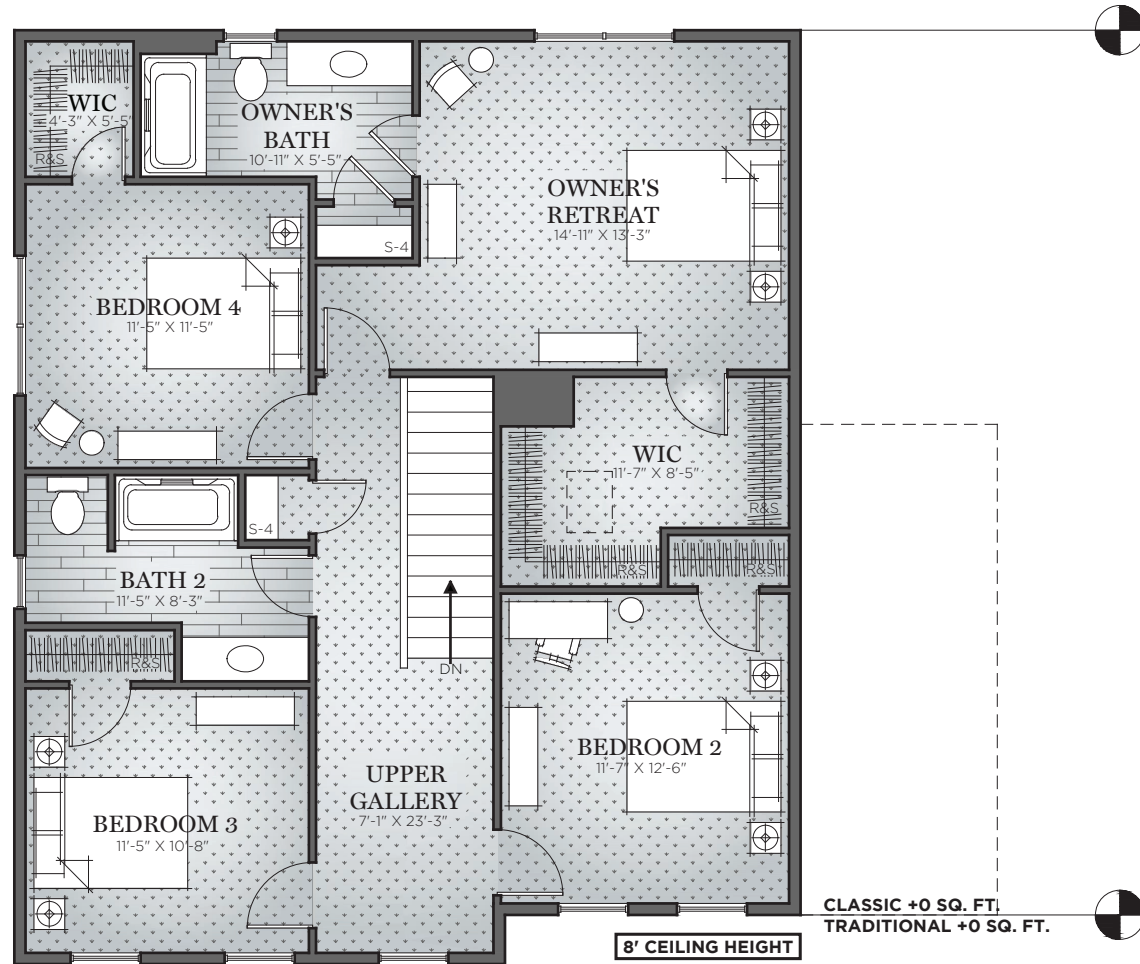

FIRST FLOOR MODIFY FLOOR PLAN  
 OA DIMENSION 40 X 38

THE SINCLAIR

CHARTER Homes & Neighborhoods

SECOND FLOOR **MODIFY FLOOR PLAN**  
 OA DIMENSION **40 X 38**

THE SINCLAIR

CHARTER Homes & Neighborhoods

LOWER LEVEL  
 ADD 1FT TO BASEMENT WALLS  
 BASEMENT BATH ROUGH IN

LOWER LEVEL MODIFY FLOOR PLAN  
 OA DIMENSION 40 X 38

THE SINCLAR

CHARTER Homes & Neighborhoods