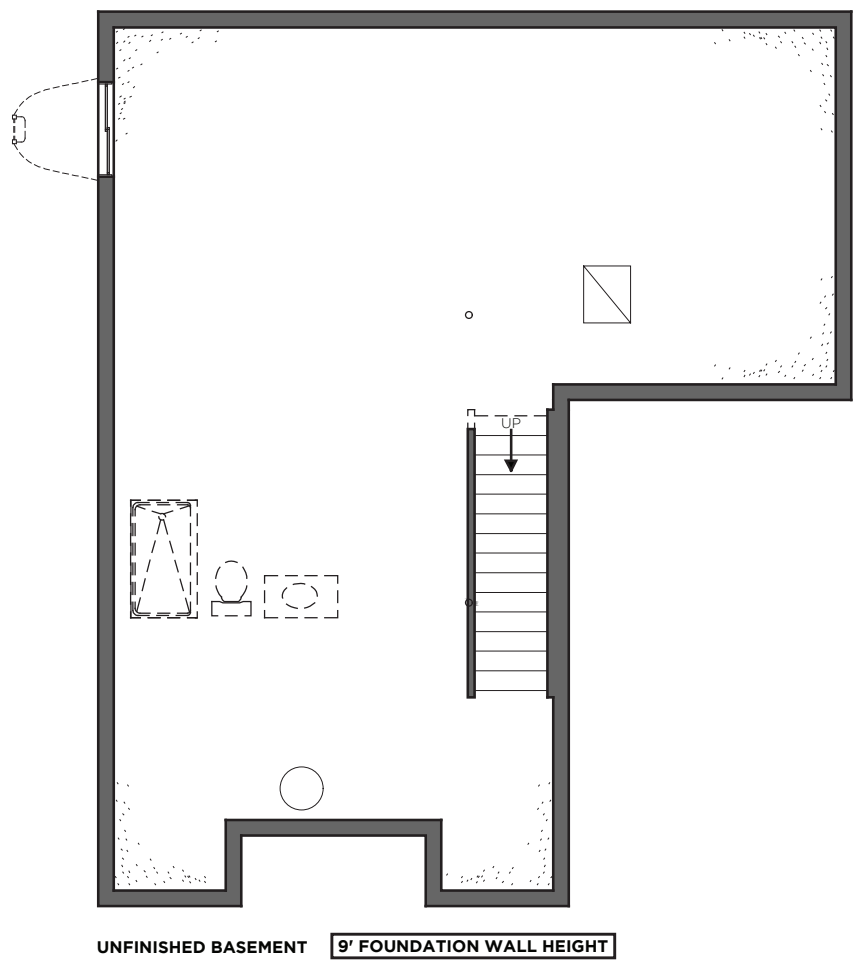

FIRST FLOOR MODIFY FLOOR PLAN  
 OA DIMENSION 40 X 38

THE SINCLAIR

CHARTER Homes & Neighborhoods

SECOND FLOOR **MODIFY FLOOR PLAN**  
 OA DIMENSION **40 X 38**

THE SINCLAIR

CHARTER Homes & Neighborhoods

LOWER LEVEL  
 ADD 1FT TO BASEMENT WALLS  
 BASEMENT BATH ROUGH IN

LOWER LEVEL MODIFY FLOOR PLAN  
 OA DIMENSION 40 X 38

THE SINCLAR

CHARTER Homes & Neighborhoods