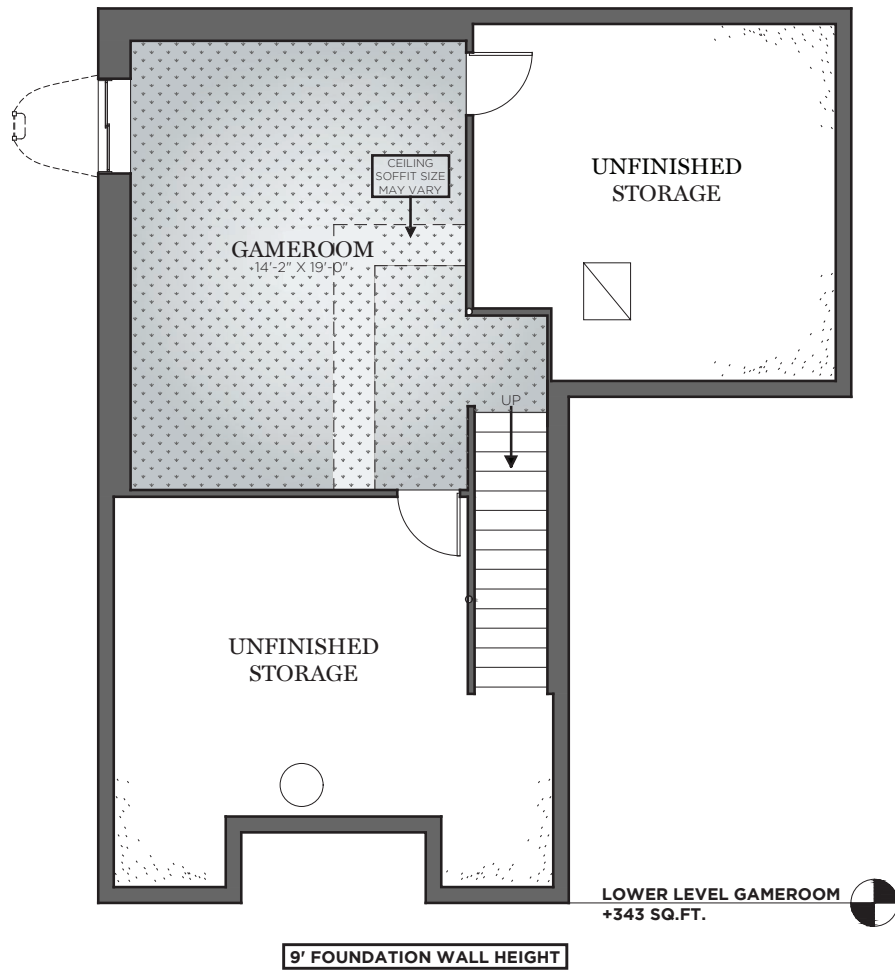

FIRST FLOOR MODIFY FLOOR PLAN  
 OA DIMENSION 40 X 38

THE SINCLAIR

CHARTER Homes & Neighborhoods

SECOND FLOOR **MODIFY FLOOR PLAN**  
 OA DIMENSION **40 X 38**

THE SINCLAIR

CHARTER Homes & Neighborhoods

LOWER LEVEL  
 ADD 1FT TO BASEMENT WALLS  
 BASEMENT BATH ROUGH IN

LOWER LEVEL MODIFY FLOOR PLAN  
 OA DIMENSION 40 X 38

THE SINCLAR

CHARTER Homes & Neighborhoods