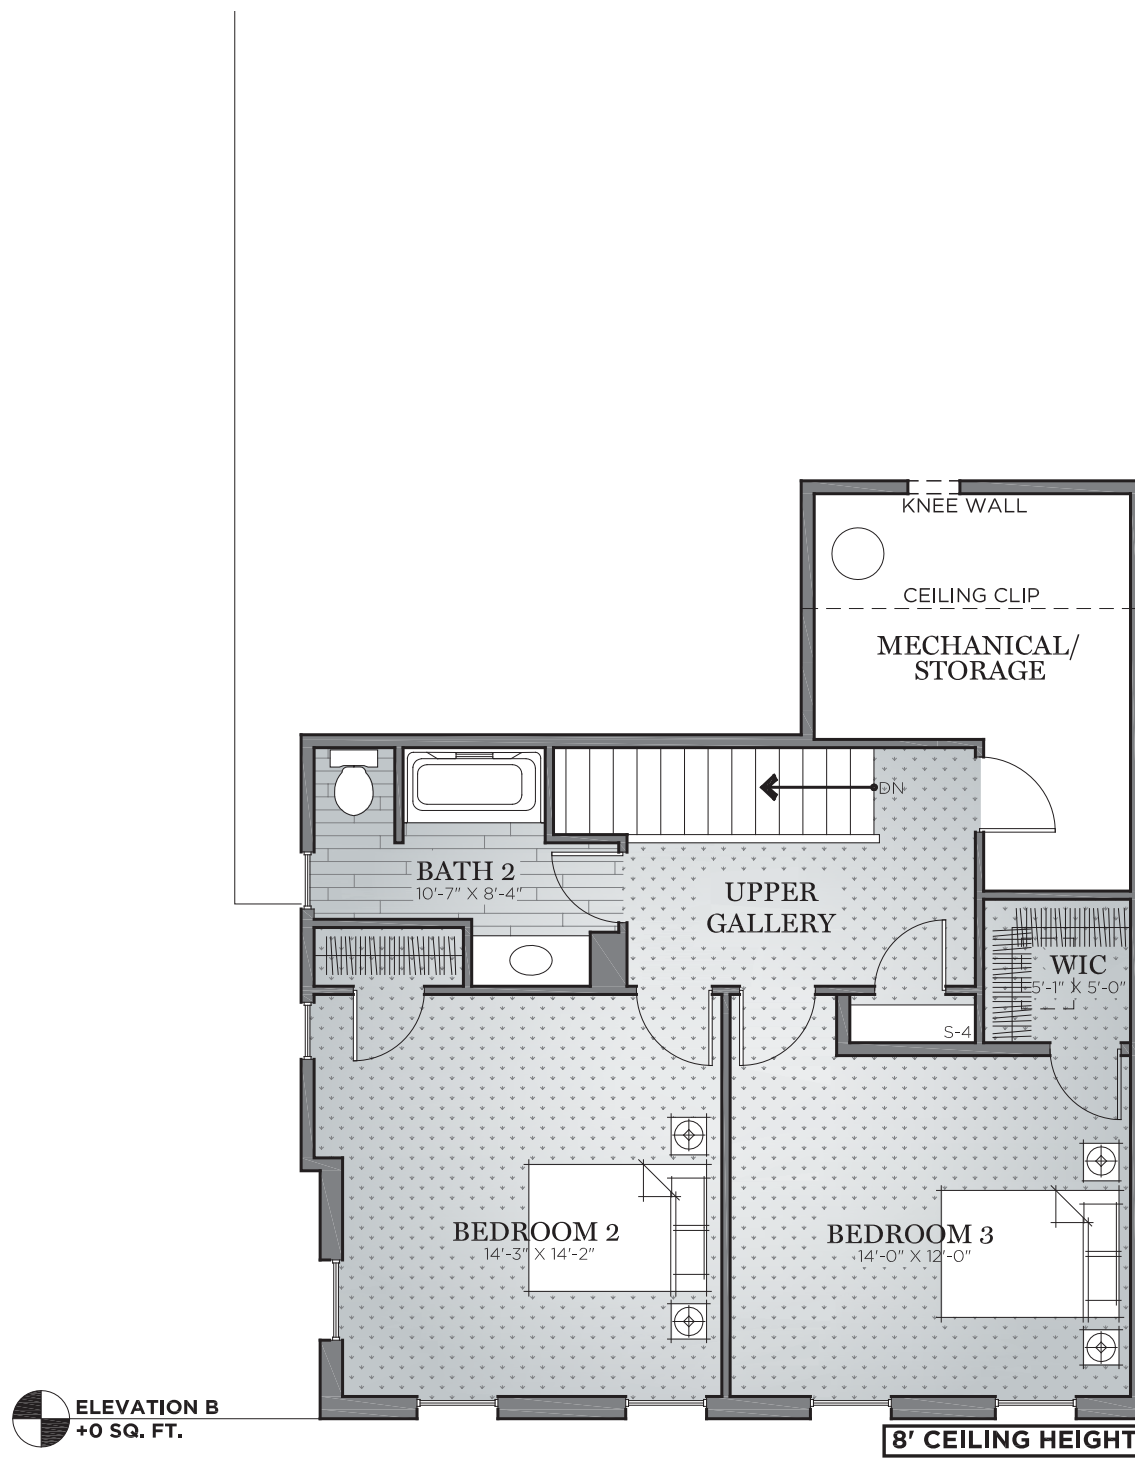

OA DIMENSION **32 X 57**

Renderings, materials, finishes and fixtures included are for illustrative and marketing purposes only. Scale and dimensions are approximate and may vary based on normal construction tolerances.

© 2019 Charter Homes & Neighborhoods. All rights reserved. Do not duplicate or distribute without written consent.

2088-2280 | 3 | 2.5 | v.2005

OA DIMENSION **32 X 57**

OA DIMENSION **32 X 57**

OA DIMENSION **32 X 57**

Renderings, materials, finishes and fixtures included are for illustrative and marketing purposes only. Scale and dimensions are approximate and may vary based on normal construction tolerances.

© 2019 Charter Homes & Neighborhoods. All rights reserved. Do not duplicate or distribute without written consent.  2088-2280 | 3 | 2.5 | v.2005

OA DIMENSION **32 X 57**