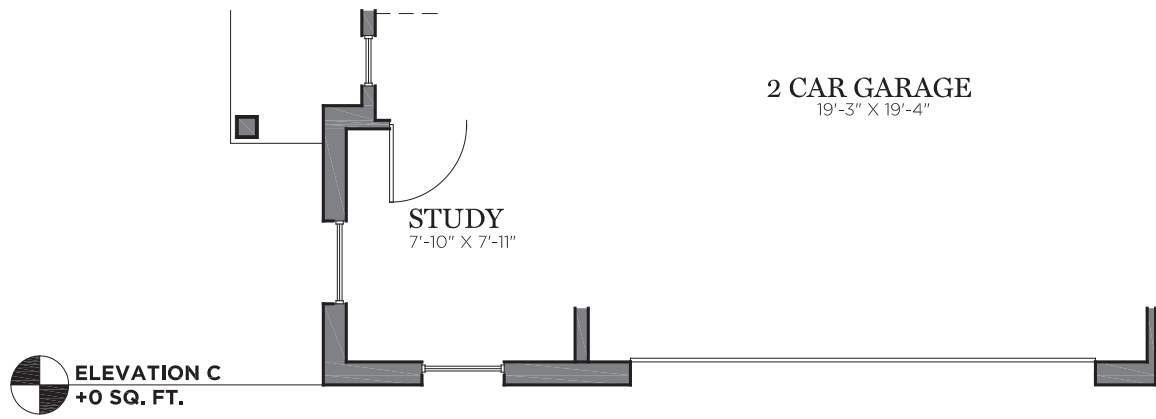

OA DIMENSION **32 X 57**

Renderings, materials, finishes and fixtures included are for illustrative and marketing purposes only. Scale and dimensions are approximate and may vary based on normal construction tolerances.

© 2019 Charter Homes & Neighborhoods. All rights reserved. Do not duplicate or distribute without written consent.

2088-2280 | 3 | 2.5 | v.2005

OA DIMENSION **32 X 57**

OA DIMENSION **32 X 57**

OA DIMENSION **32 X 57**

OA DIMENSION **32 X 57**