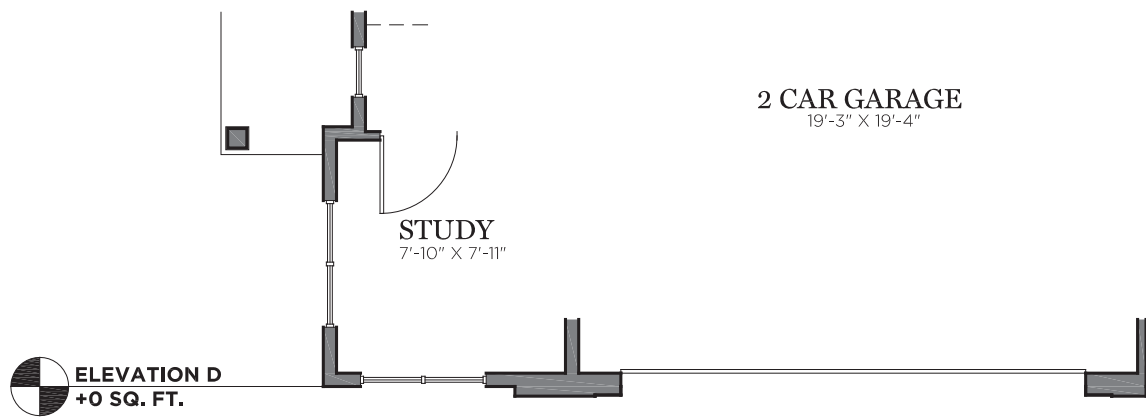

OA DIMENSION **32 X 57**

Renderings, materials, finishes and fixtures included are for illustrative and marketing purposes only. Scale and dimensions are approximate and may vary based on normal construction tolerances.

© 2019 Charter Homes & Neighborhoods. All rights reserved. Do not duplicate or distribute without written consent.

2088-2280 | 3 | 2.5 | v.2005

OA DIMENSION **32 X 57**

OA DIMENSION **32 X 57**

OA DIMENSION **32 X 57**

OA DIMENSION **32 X 57**