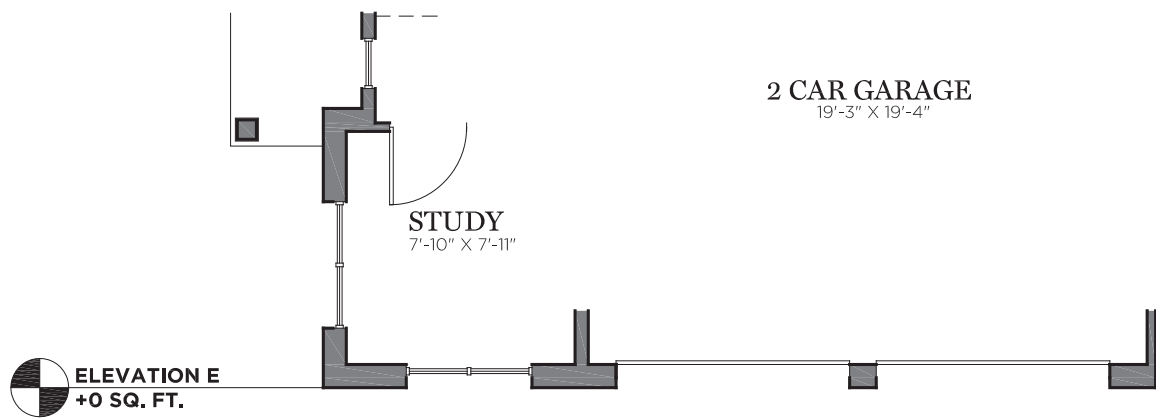

OA DIMENSION **32 X 57**

Renderings, materials, finishes and fixtures included are for illustrative and marketing purposes only. Scale and dimensions are approximate and may vary based on normal construction tolerances.

© 2019 Charter Homes & Neighborhoods. All rights reserved. Do not duplicate or distribute without written consent.

2088-2280 | 3 | 2.5 | v.2005

OA DIMENSION **32 X 57**

OA DIMENSION **32 X 57**

OA DIMENSION **32 X 57**

OA DIMENSION **32 X 57**