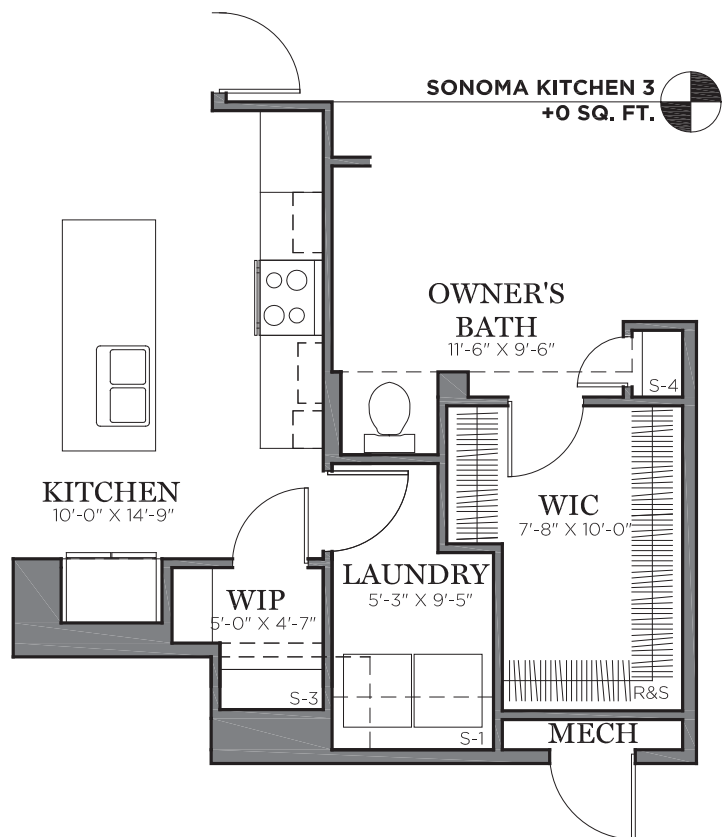

OA DIMENSION **32 X 57**

OA DIMENSION **32 X 57**

OA DIMENSION **32 X 57**

REYNOLDS

MODIFY FLOOR PLAN
SECOND FLOOR

CHARTER Homes & Neighborhoods

OA DIMENSION **32 X 57**

Renderings, materials, finishes and fixtures included are for illustrative and marketing purposes only. Scale and dimensions are approximate and may vary based on normal construction tolerances.