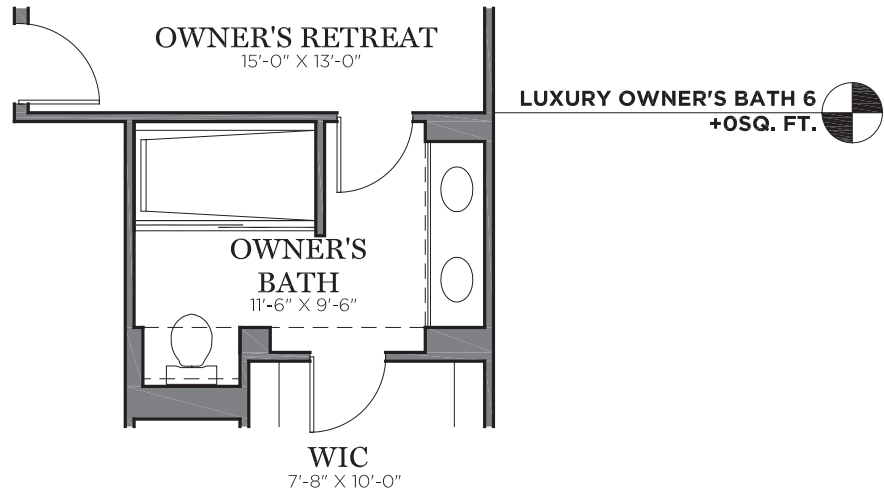

OA DIMENSION **32 X 57**

OA DIMENSION **32 X 57**

OA DIMENSION **32 X 57**

REYNOLDS

MODIFY FLOOR PLAN
SECOND FLOOR

CHARTER Homes & Neighborhoods

OA DIMENSION **32 X 57**

Renderings, materials, finishes and fixtures included are for illustrative and marketing purposes only. Scale and dimensions are approximate and may vary based on normal construction tolerances.