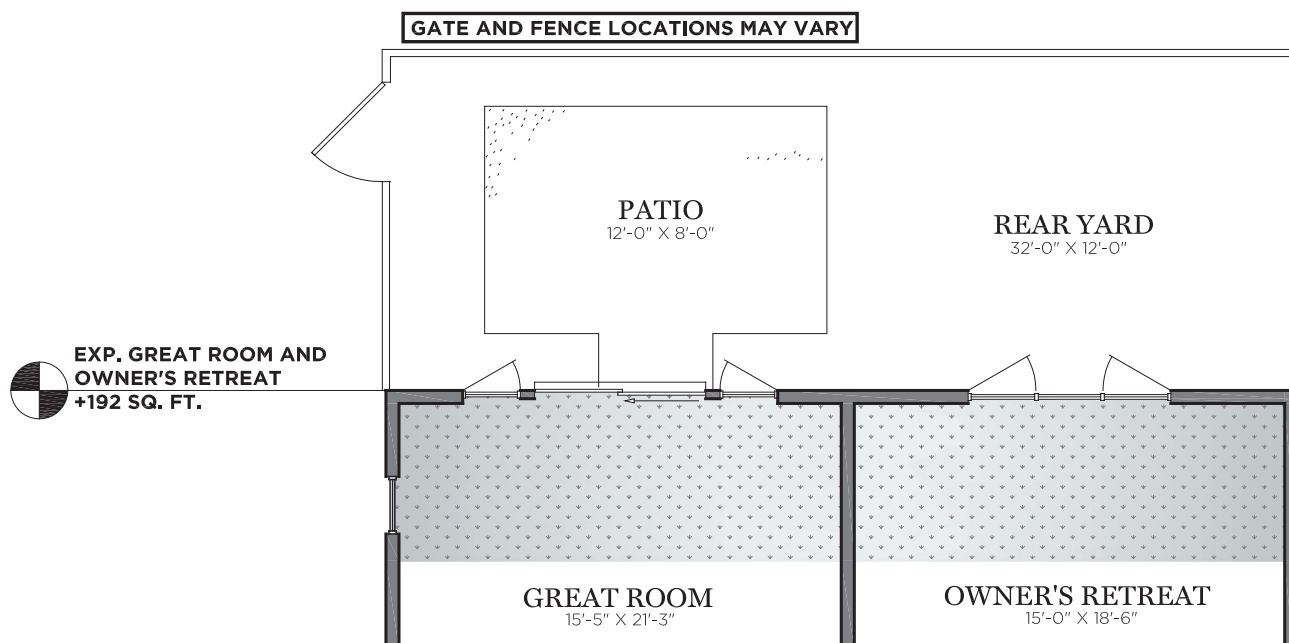

OA DIMENSION **32 X 57**

OA DIMENSION **32 X 57**

OA DIMENSION **32 X 57**

REYNOLDS

MODIFY FLOOR PLAN
SECOND FLOOR

CHARTER Homes & Neighborhoods

OA DIMENSION **32 X 57**

Renderings, materials, finishes and fixtures included are for illustrative and marketing purposes only. Scale and dimensions are approximate and may vary based on normal construction tolerances.