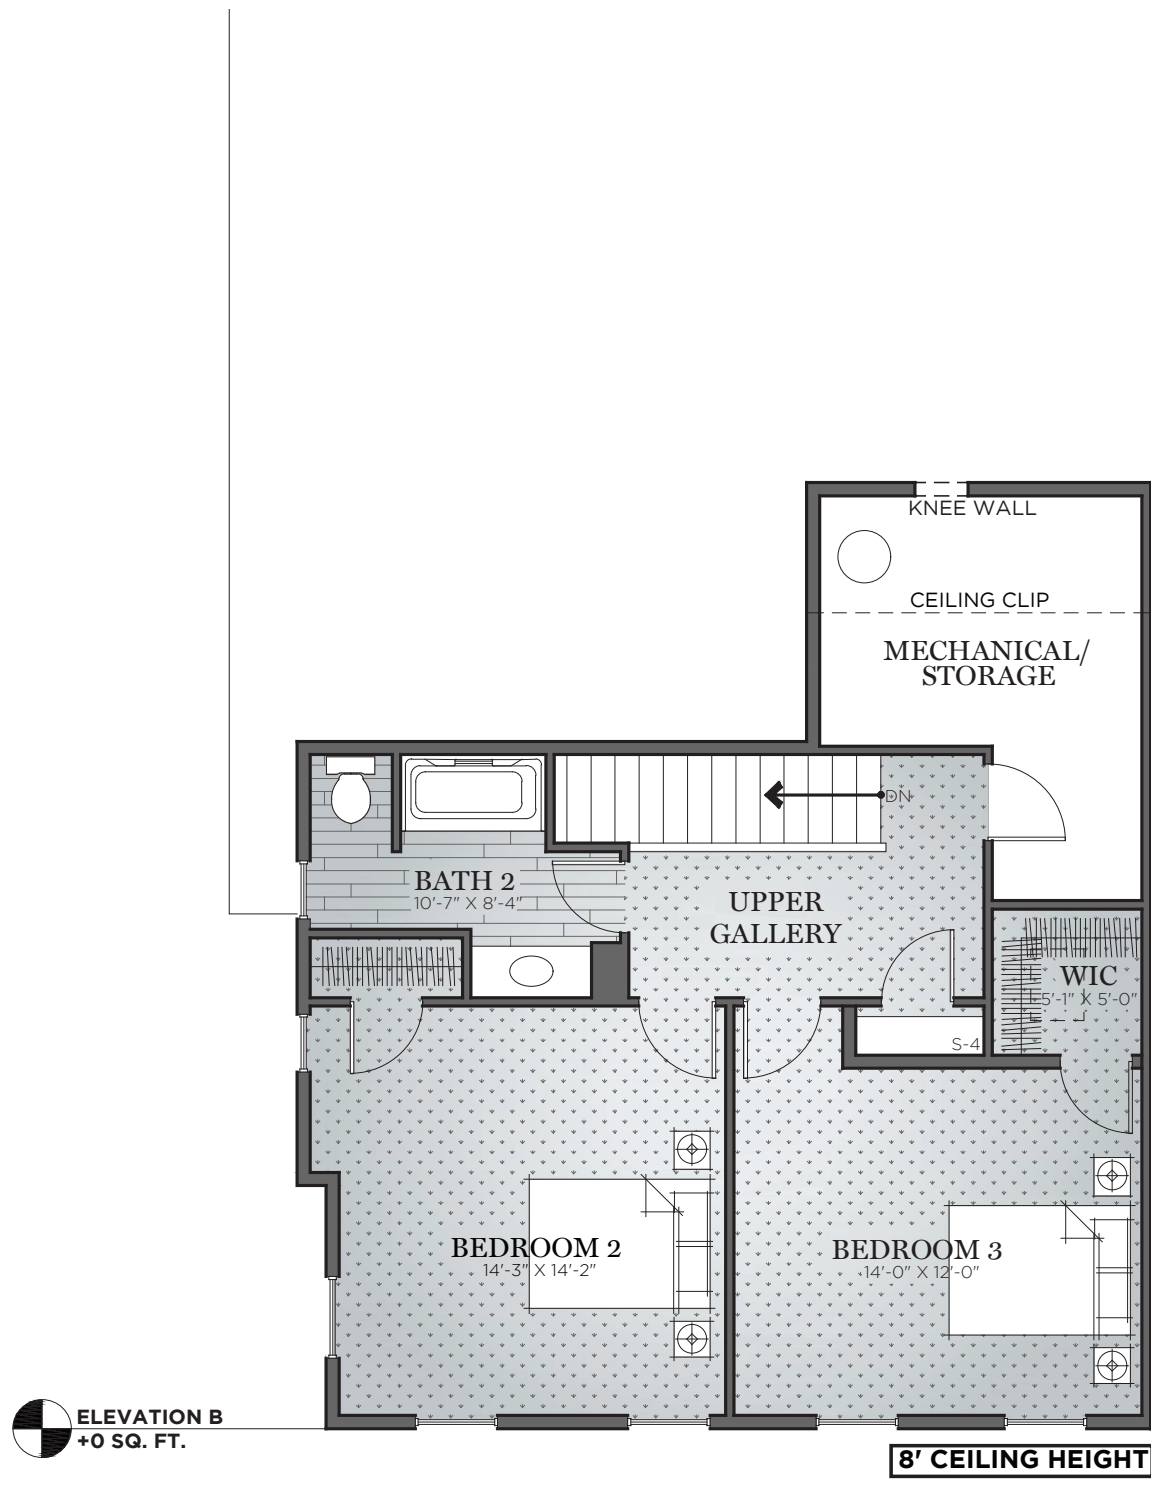

OA DIMENSION **32 X 57**

OA DIMENSION **32 X 57**

OA DIMENSION **32 X 57**

REYNOLDS

MODIFY FLOOR PLAN
SECOND FLOOR

CHARTER Homes & Neighborhoods

OA DIMENSION **32 X 57**

Renderings, materials, finishes and fixtures included are for illustrative and marketing purposes only. Scale and dimensions are approximate and may vary based on normal construction tolerances.