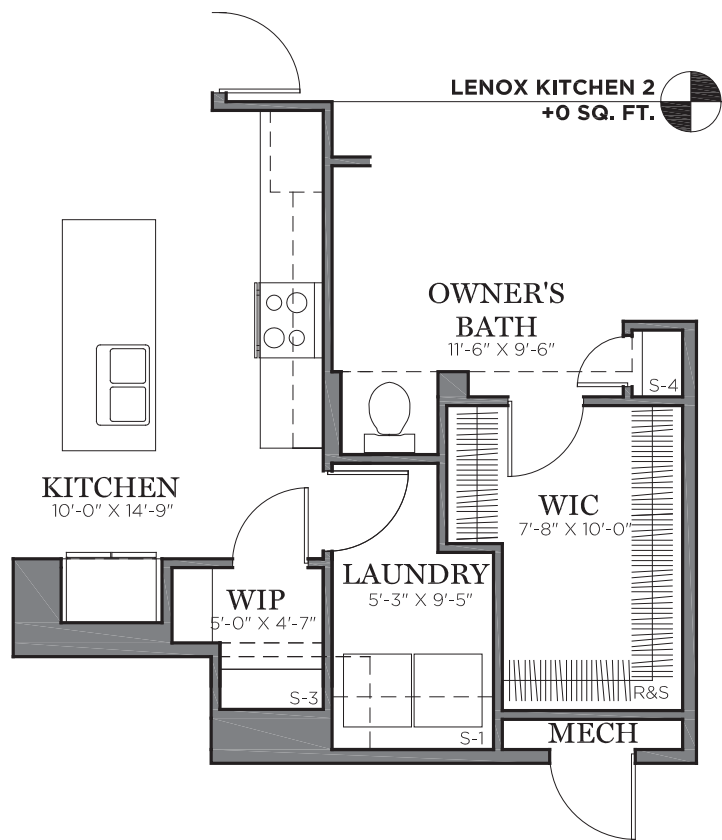

OA DIMENSION **32 X 57**

OA DIMENSION **32 X 57**

OA DIMENSION **32 X 57**

REYNOLDS

MODIFY FLOOR PLAN
SECOND FLOOR

CHARTER Homes & Neighborhoods

OA DIMENSION **32 X 57**

Renderings, materials, finishes and fixtures included are for illustrative and marketing purposes only. Scale and dimensions are approximate and may vary based on normal construction tolerances.