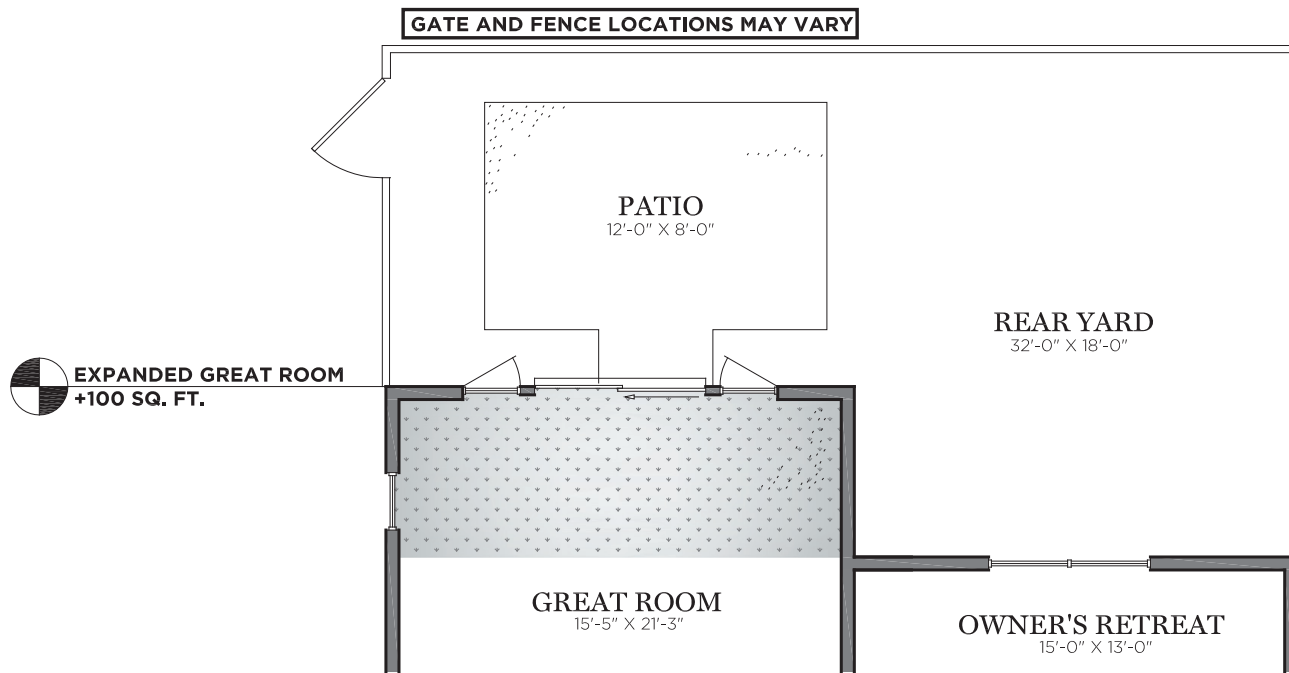

OA DIMENSION **32 X 57**

OA DIMENSION **32 X 57**

OA DIMENSION **32 X 57**

REYNOLDS

MODIFY FLOOR PLAN
SECOND FLOOR

CHARTER Homes & Neighborhoods

OA DIMENSION **32 X 57**

Renderings, materials, finishes and fixtures included are for illustrative and marketing purposes only. Scale and dimensions are approximate and may vary based on normal construction tolerances.