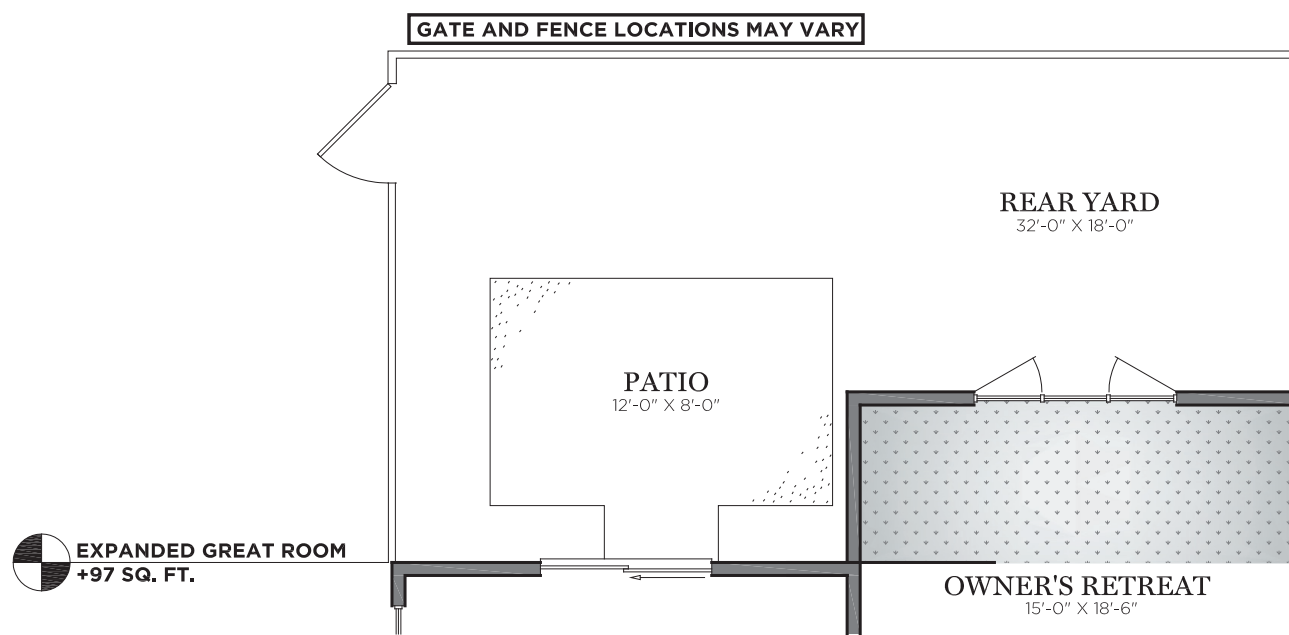

OA DIMENSION **32 X 57**

OA DIMENSION **32 X 57**

OA DIMENSION **32 X 57**

REYNOLDS

MODIFY FLOOR PLAN
SECOND FLOOR

CHARTER Homes & Neighborhoods

OA DIMENSION **32 X 57**

Renderings, materials, finishes and fixtures included are for illustrative and marketing purposes only. Scale and dimensions are approximate and may vary based on normal construction tolerances.