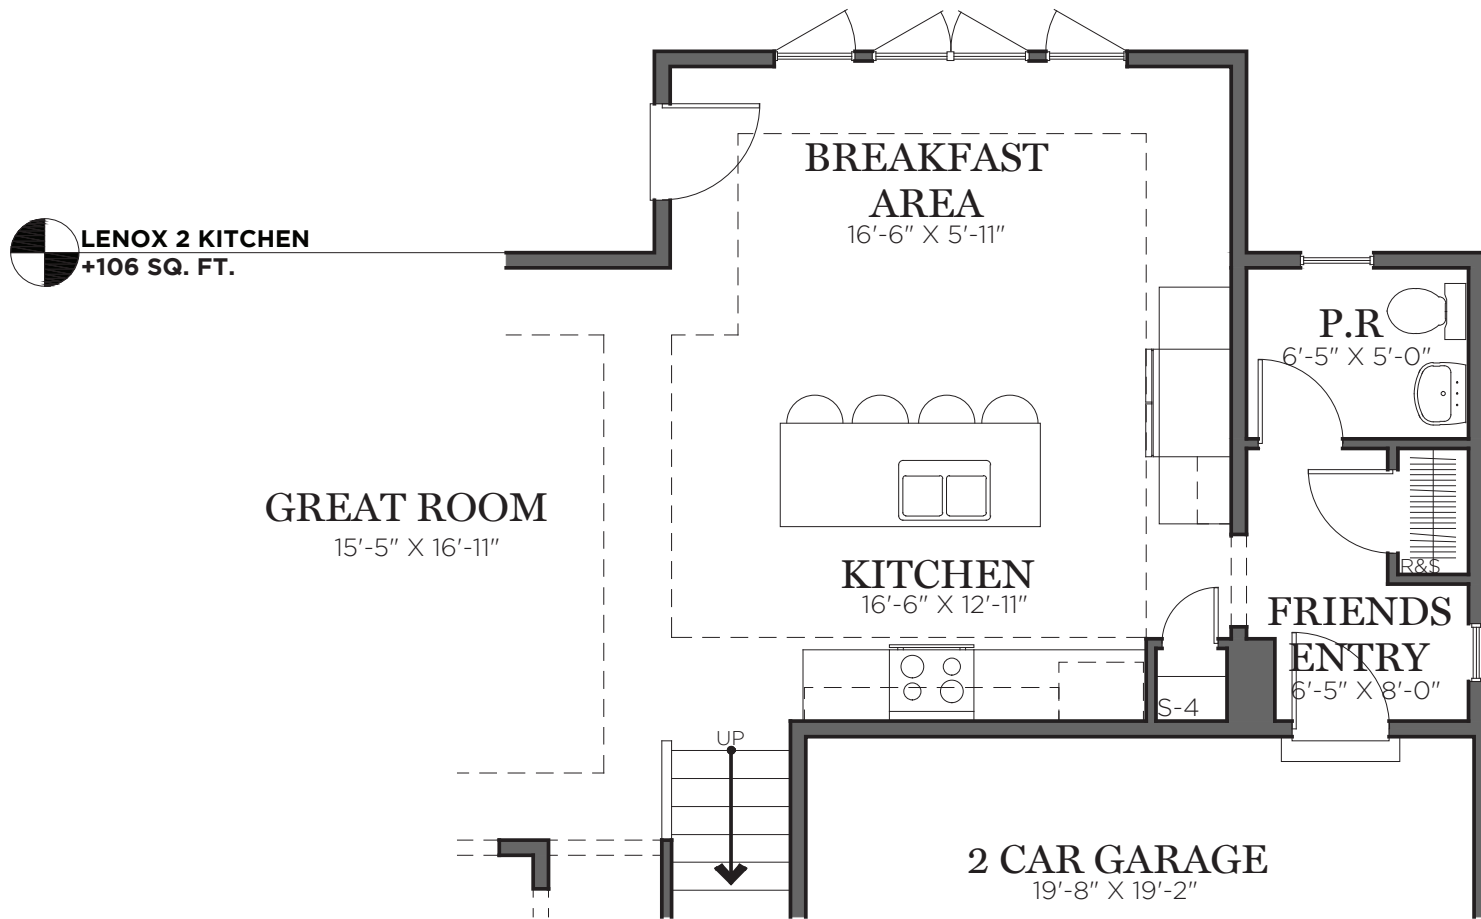

OA DIMENSION 42 X 46

Renderings, materials, finishes and fixtures included are for illustrative and marketing purposes only. Scale and dimensions are approximate and may vary based on normal construction tolerances.

© 2020 Charter Homes & Neighborhoods. All rights reserved. Do not duplicate or distribute without written consent. 2400-2596 | 4 | 2.5 | v.2107

OA DIMENSION 42 X 46

Renderings, materials, finishes and fixtures included are for illustrative and marketing purposes only. Scale and dimensions are approximate and may vary based on normal construction tolerances.

© 2020 Charter Homes & Neighborhoods. All rights reserved. Do not duplicate or distribute without written consent.

2400-2596 | 4 | 2.5 | v.2107

OA DIMENSION 42 X 46

OA DIMENSION 42 X 46

OA DIMENSION 42 X 46