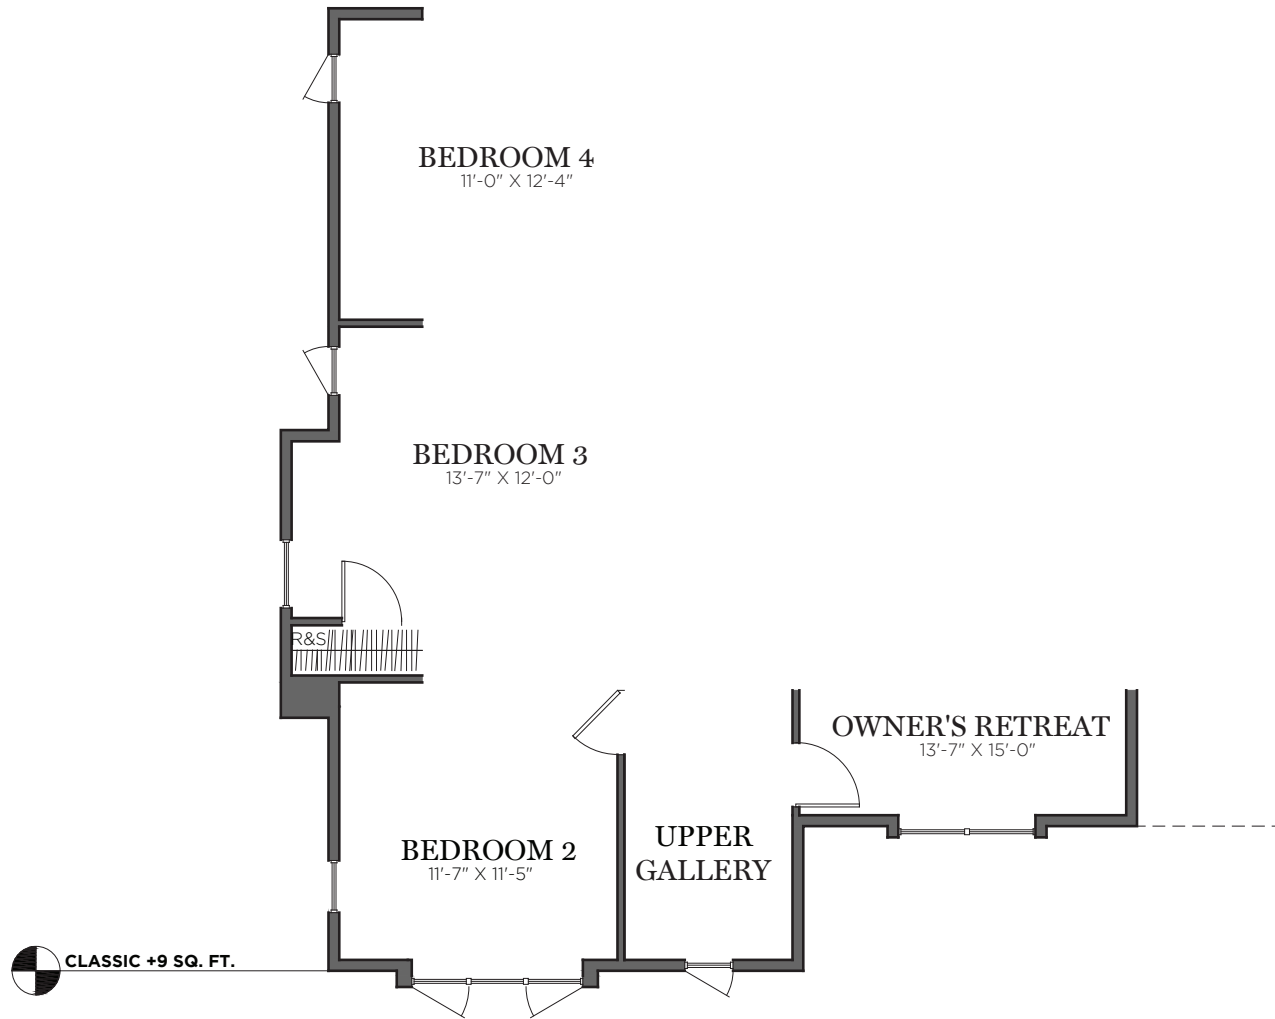

OA DIMENSION 42 X 46

Renderings, materials, finishes and fixtures included are for illustrative and marketing purposes only. Scale and dimensions are approximate and may vary based on normal construction tolerances.

© 2020 Charter Homes & Neighborhoods. All rights reserved. Do not duplicate or distribute without written consent. 2400-2596 | 4 | 2.5 | v.2107

OA DIMENSION 42 X 46

Renderings, materials, finishes and fixtures included are for illustrative and marketing purposes only. Scale and dimensions are approximate and may vary based on normal construction tolerances.

© 2020 Charter Homes & Neighborhoods. All rights reserved. Do not duplicate or distribute without written consent.

2400-2596 | 4 | 2.5 | v.2107

OA DIMENSION 42 X 46

OA DIMENSION 42 X 46

OA DIMENSION 42 X 46