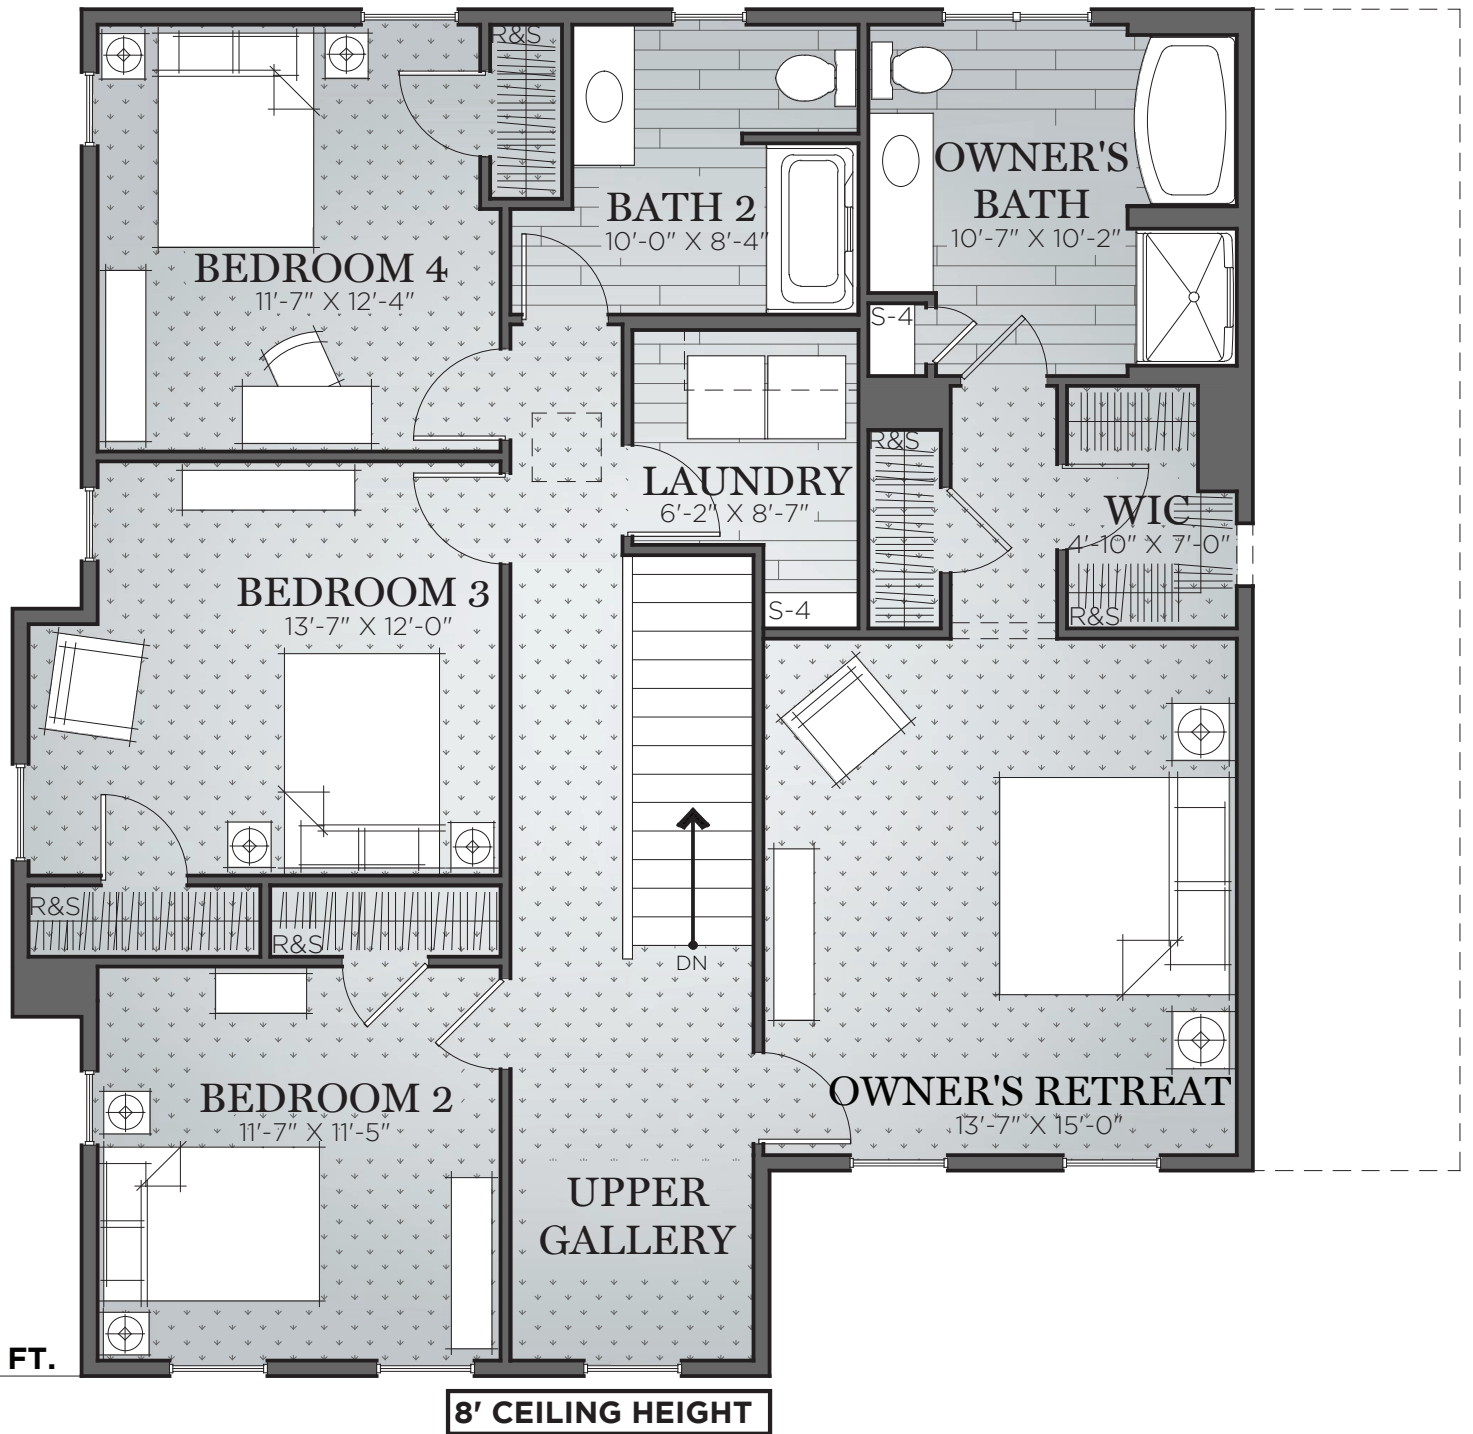

OA DIMENSION 42 X 46

Renderings, materials, finishes and fixtures included are for illustrative and marketing purposes only. Scale and dimensions are approximate and may vary based on normal construction tolerances.

© 2020 Charter Homes & Neighborhoods. All rights reserved. Do not duplicate or distribute without written consent. 2400-2596 | 4 | 2.5 | v.2107

OA DIMENSION 42 X 46

Renderings, materials, finishes and fixtures included are for illustrative and marketing purposes only. Scale and dimensions are approximate and may vary based on normal construction tolerances.

© 2020 Charter Homes & Neighborhoods. All rights reserved. Do not duplicate or distribute without written consent.

2400-2596 | 4 | 2.5 | v.2107

OA DIMENSION 42 X 46

OA DIMENSION 42 X 46

OA DIMENSION 42 X 46