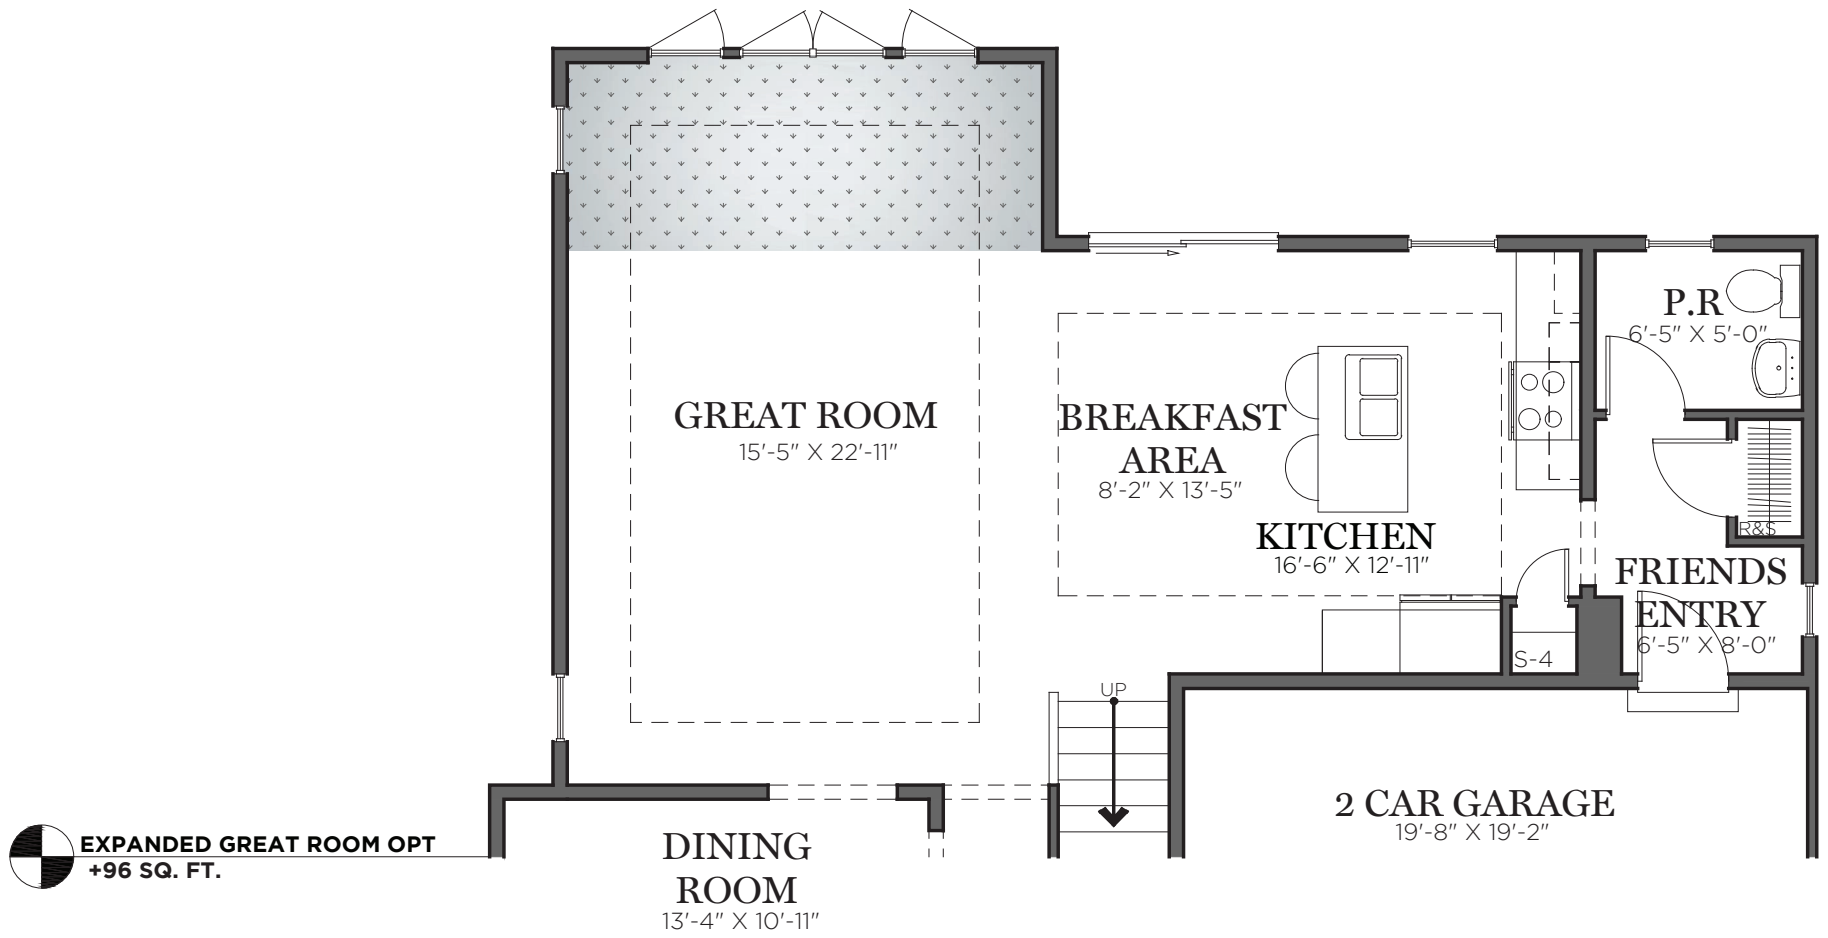

OA DIMENSION 42 X 46

Renderings, materials, finishes and fixtures included are for illustrative and marketing purposes only. Scale and dimensions are approximate and may vary based on normal construction tolerances.

© 2020 Charter Homes & Neighborhoods. All rights reserved. Do not duplicate or distribute without written consent. 2400-2596 | 4 | 2.5 | v.2107

OA DIMENSION 42 X 46

Renderings, materials, finishes and fixtures included are for illustrative and marketing purposes only. Scale and dimensions are approximate and may vary based on normal construction tolerances.

© 2020 Charter Homes & Neighborhoods. All rights reserved. Do not duplicate or distribute without written consent.

2400-2596 | 4 | 2.5 | v.2107

OA DIMENSION 42 X 46

OA DIMENSION 42 X 46

OA DIMENSION 42 X 46