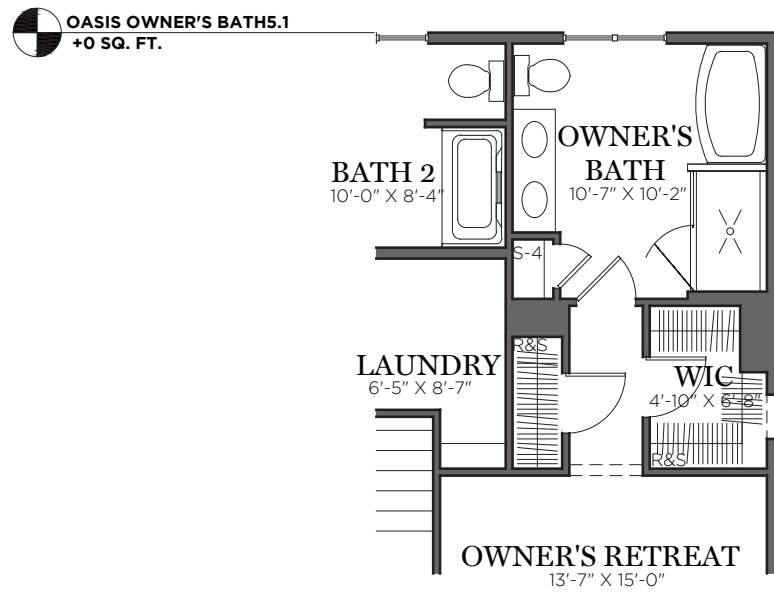

OA DIMENSION 42 X 46

Renderings, materials, finishes and fixtures included are for illustrative and marketing purposes only. Scale and dimensions are approximate and may vary based on normal construction tolerances.

© 2020 Charter Homes & Neighborhoods. All rights reserved. Do not duplicate or distribute without written consent. 2400-2596 | 4 | 2.5 | v.2107

OA DIMENSION 42 X 46

Renderings, materials, finishes and fixtures included are for illustrative and marketing purposes only. Scale and dimensions are approximate and may vary based on normal construction tolerances.

© 2020 Charter Homes & Neighborhoods. All rights reserved. Do not duplicate or distribute without written consent.

2400-2596 | 4 | 2.5 | v.2107

OA DIMENSION 42 X 46

OA DIMENSION 42 X 46

OA DIMENSION 42 X 46