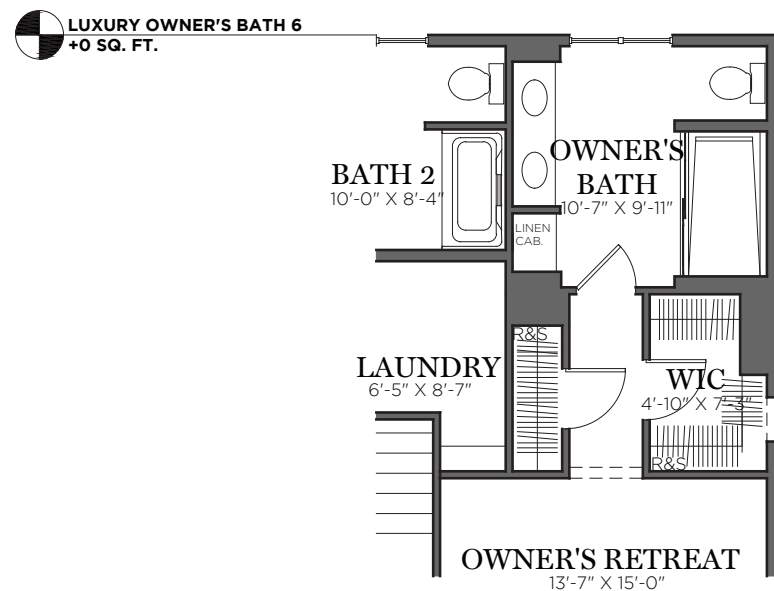

OA DIMENSION 42 X 46

Renderings, materials, finishes and fixtures included are for illustrative and marketing purposes only. Scale and dimensions are approximate and may vary based on normal construction tolerances.

© 2020 Charter Homes & Neighborhoods. All rights reserved. Do not duplicate or distribute without written consent. 2400-2596 | 4 | 2.5 | v.2107

OA DIMENSION 42 X 46

Renderings, materials, finishes and fixtures included are for illustrative and marketing purposes only. Scale and dimensions are approximate and may vary based on normal construction tolerances.

© 2020 Charter Homes & Neighborhoods. All rights reserved. Do not duplicate or distribute without written consent.

2400-2596 | 4 | 2.5 | v.2107

OA DIMENSION 42 X 46

OA DIMENSION 42 X 46

OA DIMENSION 42 X 46