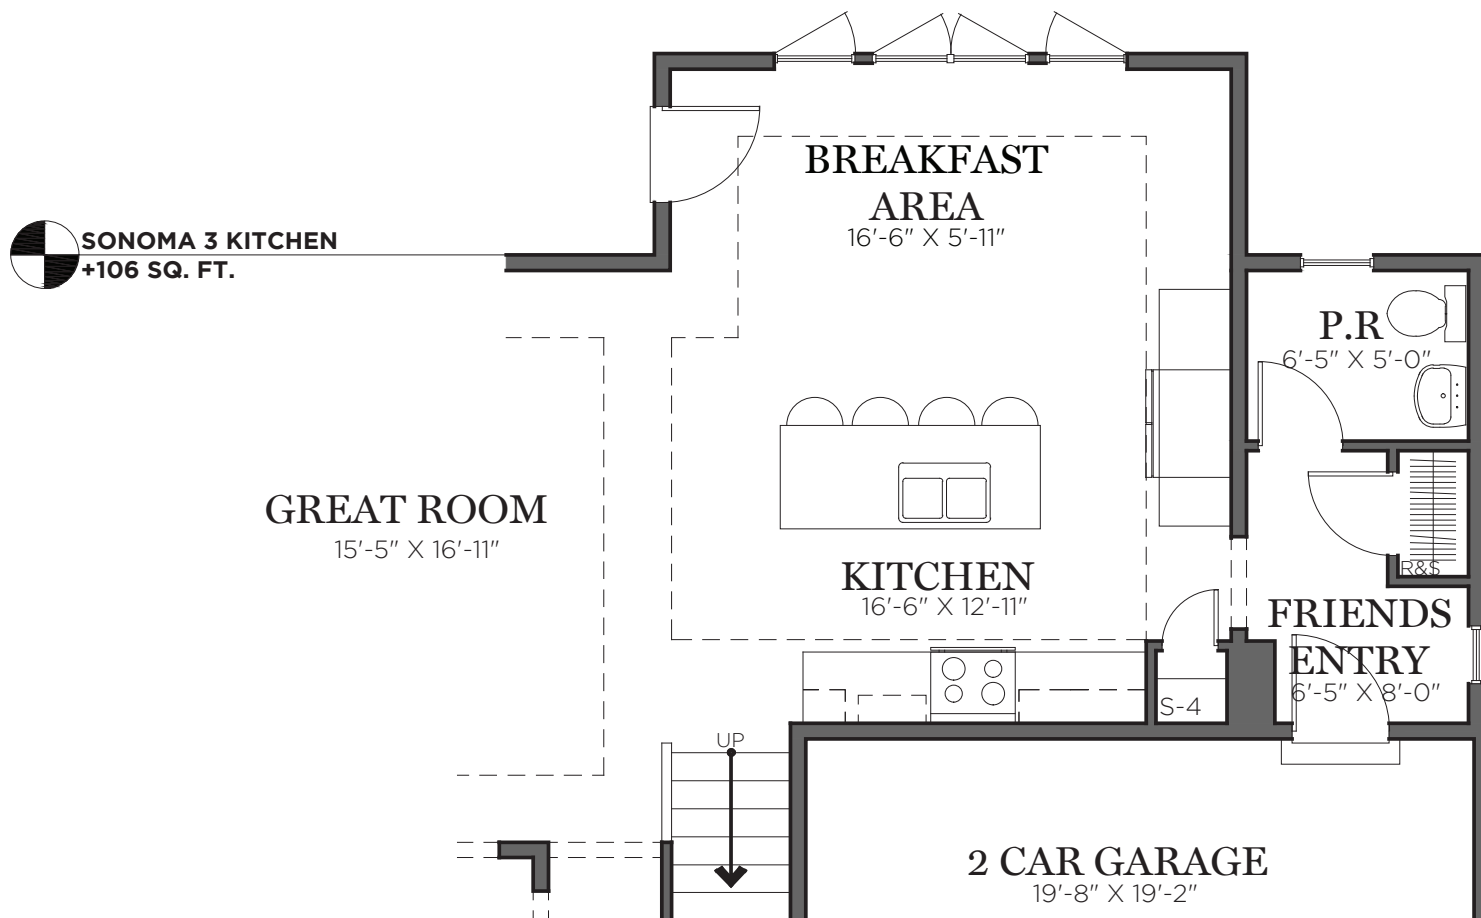

OA DIMENSION 42 X 46

Renderings, materials, finishes and fixtures included are for illustrative and marketing purposes only. Scale and dimensions are approximate and may vary based on normal construction tolerances.

© 2020 Charter Homes & Neighborhoods. All rights reserved. Do not duplicate or distribute without written consent. 2400-2596 | 4 | 2.5 | v.2107

OA DIMENSION 42 X 46

Renderings, materials, finishes and fixtures included are for illustrative and marketing purposes only. Scale and dimensions are approximate and may vary based on normal construction tolerances.

© 2020 Charter Homes & Neighborhoods. All rights reserved. Do not duplicate or distribute without written consent.

2400-2596 | 4 | 2.5 | v.2107

OA DIMENSION 42 X 46

OA DIMENSION 42 X 46

OA DIMENSION 42 X 46