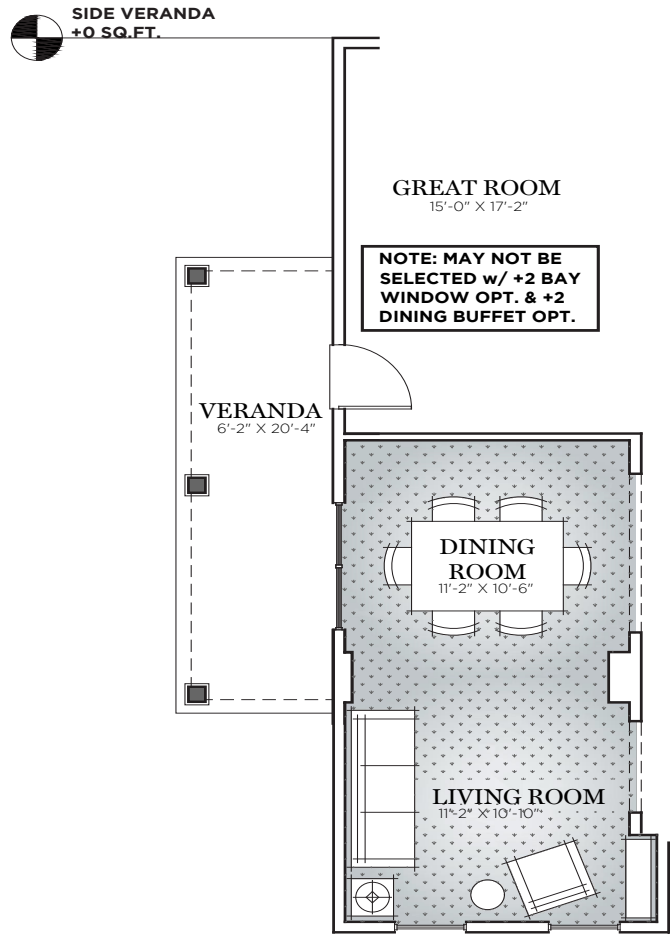

LOWER LEVEL MODIFY FLOOR PLAN
OA DIMENSION 40 X 40

THE RAMSEY

CHARTER Homes & Neighborhoods

FIRST FLOOR MODIFY FLOOR PLAN
OA DIMENSION 40 X 40

THE RAMSEY

CHARTER Homes & Neighborhoods

FIRST FLOOR MODIFY FLOOR PLAN
OA DIMENSION 40 X 40

THE RAMSEY

CHARTER Homes & Neighborhoods

SECOND FLOOR MODIFY FLOOR PLAN
 OA DIMENSION 40 X 40

THE RAMSEY