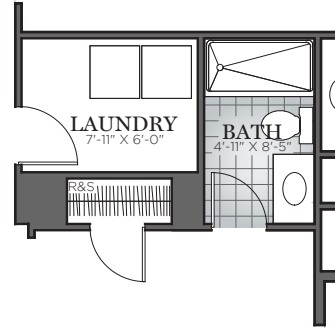

FIRST FLOOR MODIFY FLOOR PLAN
 OA DIMENSION 50 X 44

THE GRIFFEN

CHARTER Homes & Neighborhoods

ADD FULL BATH

9' CEILING HEIGHT

SECOND FLOOR MODIFY FLOOR PLAN
OA DIMENSION 50 X 44

THE GRIFFEN

CHARTER Homes & Neighborhoods

LOWER LEVEL MODIFY FLOOR PLAN
OA DIMENSION 50 X 44

THE GRIFFEN

CHARTER Homes & Neighborhoods