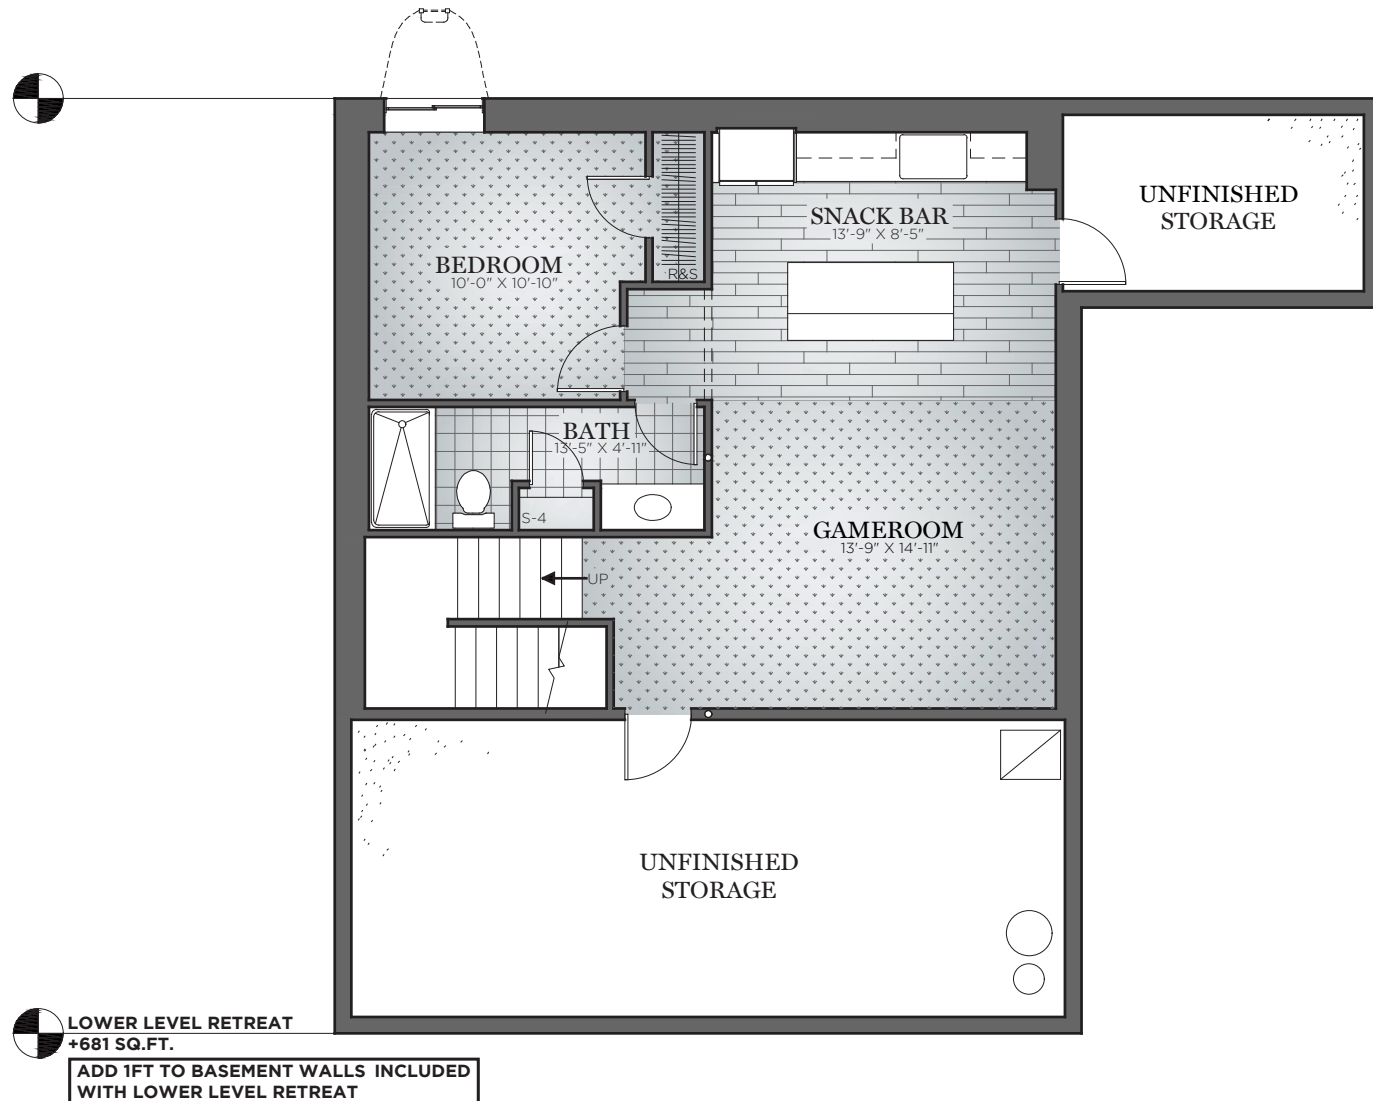

FIRST FLOOR MODIFY FLOOR PLAN
 OA DIMENSION 50 X 44

THE GRIFFEN

CHARTER Homes & Neighborhoods

ADD FULL BATH

9' CEILING HEIGHT

SECOND FLOOR MODIFY FLOOR PLAN
OA DIMENSION 50 X 44

THE GRIFFEN

CHARTER Homes & Neighborhoods

LOWER LEVEL MODIFY FLOOR PLAN
OA DIMENSION 50 X 44

THE GRIFFEN

CHARTER Homes & Neighborhoods