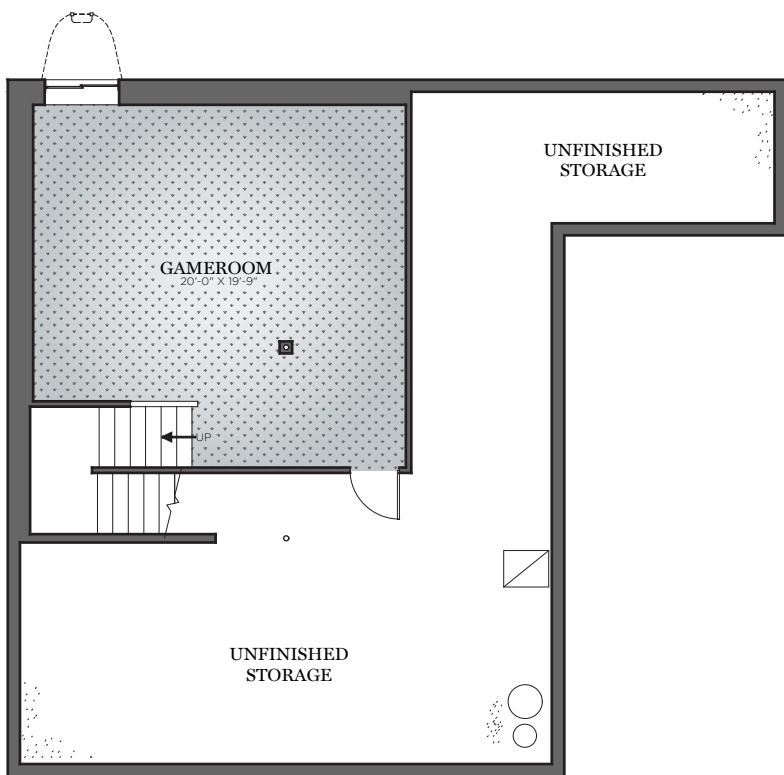

FIRST FLOOR MODIFY FLOOR PLAN
 OA DIMENSION 50 X 44

THE GRIFFEN

CHARTER Homes & Neighborhoods

ADD FULL BATH

9' CEILING HEIGHT

SECOND FLOOR MODIFY FLOOR PLAN
OA DIMENSION 50 X 44

THE GRIFFEN

CHARTER Homes & Neighborhoods

LOWER LEVEL MODIFY FLOOR PLAN
OA DIMENSION 50 X 44

THE GRIFFEN

CHARTER Homes & Neighborhoods