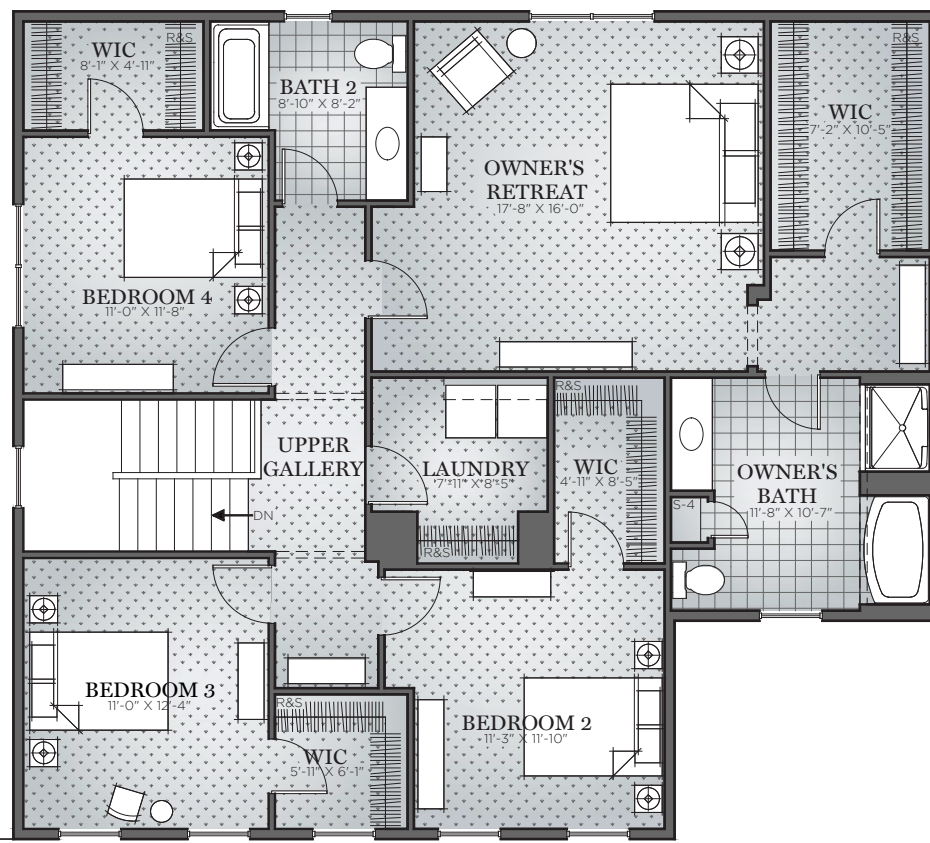

FIRST FLOOR MODIFY FLOOR PLAN
 OA DIMENSION 50 X 44

THE GRIFFEN

CHARTER Homes & Neighborhoods

ADD FULL BATH

9' CEILING HEIGHT

SECOND FLOOR MODIFY FLOOR PLAN
OA DIMENSION 50 X 44

THE GRIFFEN

CHARTER Homes & Neighborhoods

LOWER LEVEL MODIFY FLOOR PLAN
OA DIMENSION 50 X 44

THE GRIFFEN

CHARTER Homes & Neighborhoods