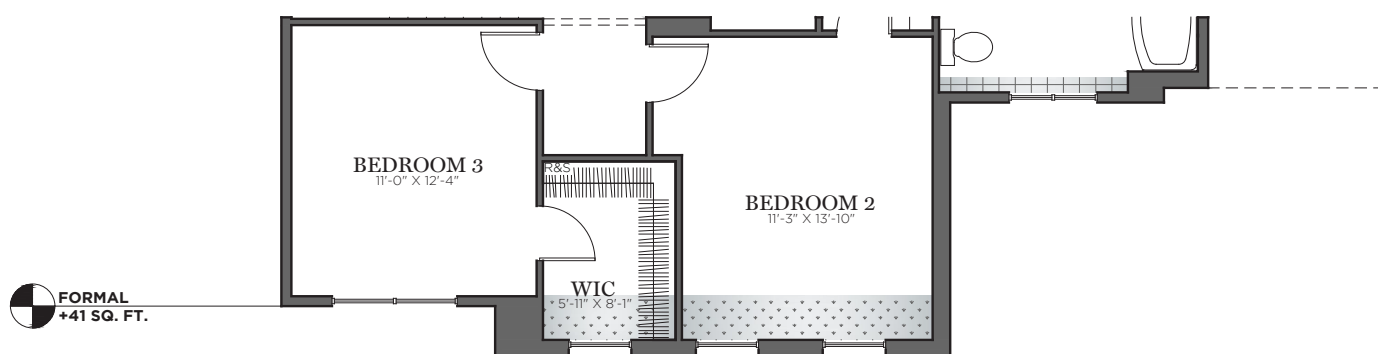

FIRST FLOOR MODIFY FLOOR PLAN
 OA DIMENSION 50 X 44

THE GRIFFEN

CHARTER Homes & Neighborhoods

ADD FULL BATH

9' CEILING HEIGHT

SECOND FLOOR MODIFY FLOOR PLAN
OA DIMENSION 50 X 44

THE GRIFFEN

CHARTER Homes & Neighborhoods

LOWER LEVEL MODIFY FLOOR PLAN
OA DIMENSION 50 X 44

THE GRIFFEN

CHARTER Homes & Neighborhoods