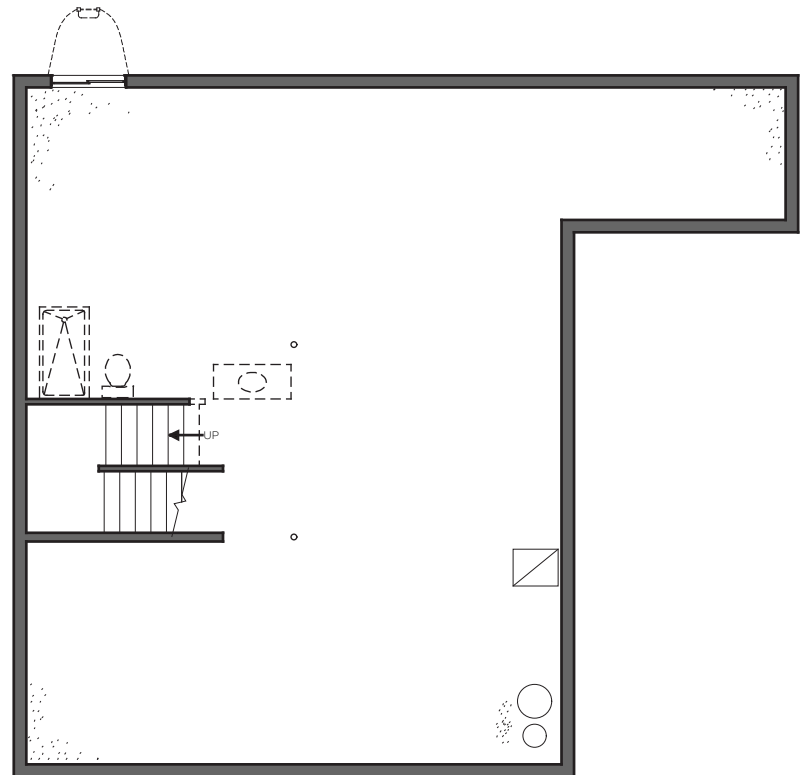

FIRST FLOOR MODIFY FLOOR PLAN
 OA DIMENSION 50 X 44

THE GRIFFEN

CHARTER Homes & Neighborhoods

ADD FULL BATH

9' CEILING HEIGHT

SECOND FLOOR MODIFY FLOOR PLAN
OA DIMENSION 50 X 44

THE GRIFFEN

CHARTER Homes & Neighborhoods

LOWER LEVEL MODIFY FLOOR PLAN
OA DIMENSION 50 X 44

THE GRIFFEN

CHARTER Homes & Neighborhoods