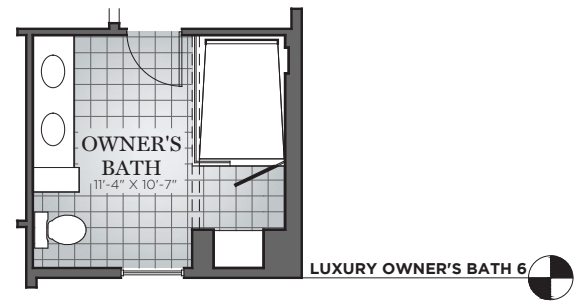

FIRST FLOOR MODIFY FLOOR PLAN
 OA DIMENSION 50 X 44

THE GRIFFEN

CHARTER Homes & Neighborhoods

ADD FULL BATH

9' CEILING HEIGHT

SECOND FLOOR MODIFY FLOOR PLAN
OA DIMENSION 50 X 44

THE GRIFFEN

CHARTER Homes & Neighborhoods

LOWER LEVEL MODIFY FLOOR PLAN
OA DIMENSION 50 X 44

THE GRIFFEN

CHARTER Homes & Neighborhoods