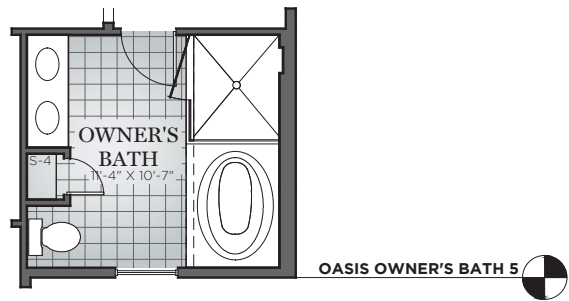

FIRST FLOOR MODIFY FLOOR PLAN
 OA DIMENSION 50 X 44

THE GRIFFEN

CHARTER Homes & Neighborhoods

ADD FULL BATH

9' CEILING HEIGHT

SECOND FLOOR MODIFY FLOOR PLAN
OA DIMENSION 50 X 44

THE GRIFFEN

CHARTER Homes & Neighborhoods

LOWER LEVEL MODIFY FLOOR PLAN
OA DIMENSION 50 X 44

THE GRIFFEN

CHARTER Homes & Neighborhoods