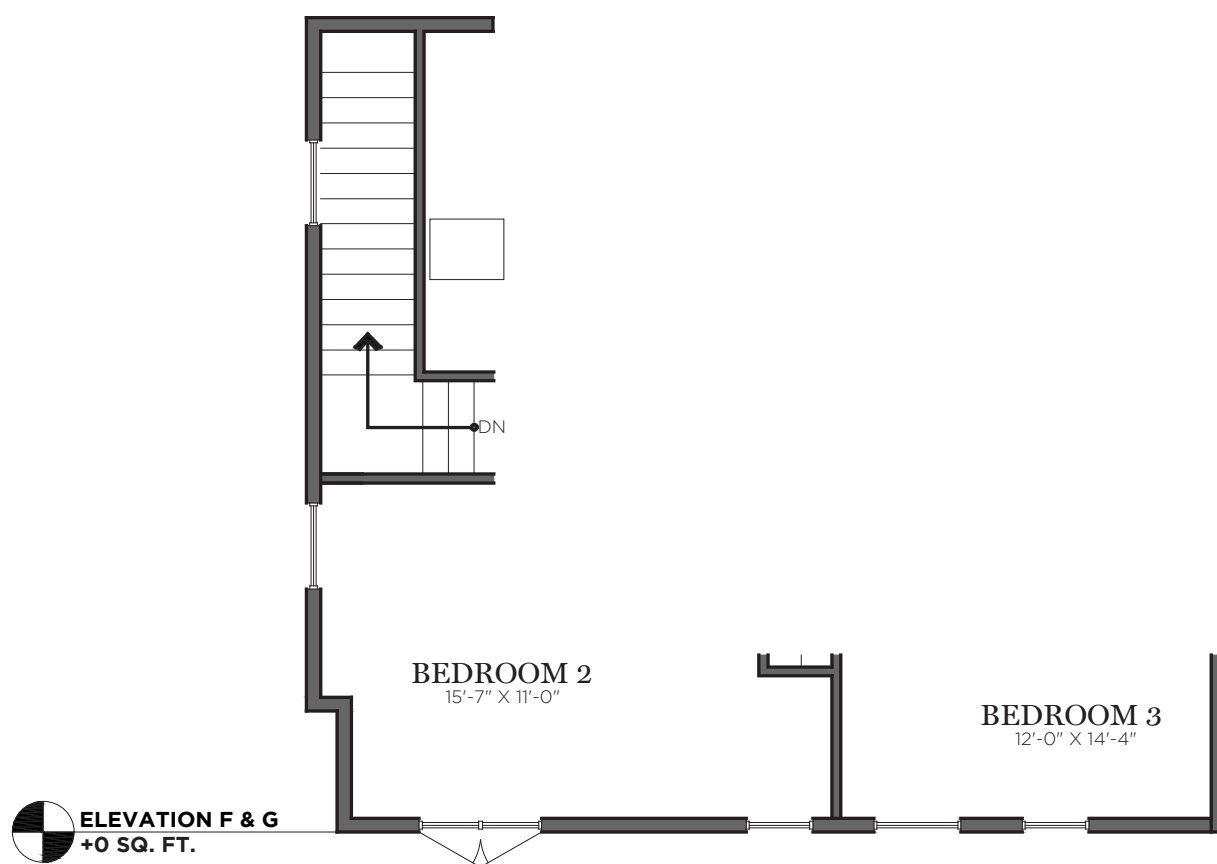

GATE AND FENCE LOCATIONS MAY VARY

LUXURY OWNER'S BATH 6
+0 SQ. FT.

ELEVATION B & D
+0 SQ. FT.

ELEVATION C
+0 SQ. FT.

OA DIMENSION 30 X 57

Renderings, materials, finishes and fixtures included are for illustrative and marketing purposes only. Scale and dimensions are approximate and may vary based on normal construction tolerances.

© 2019 Charter Homes & Neighborhoods. All rights reserved. Do not duplicate or distribute without written consent.

1936-2117 | 3 | 2.5 | v.1910

OA DIMENSION **30 X 57**

Renderings, materials, finishes and fixtures included are for illustrative and marketing purposes only. Scale and dimensions are approximate and may vary based on normal construction tolerances.

OA DIMENSION **30 X 57**

OA DIMENSION **30 X 57**

OA DIMENSION **30 X 57**

OA DIMENSION **30 X 57**