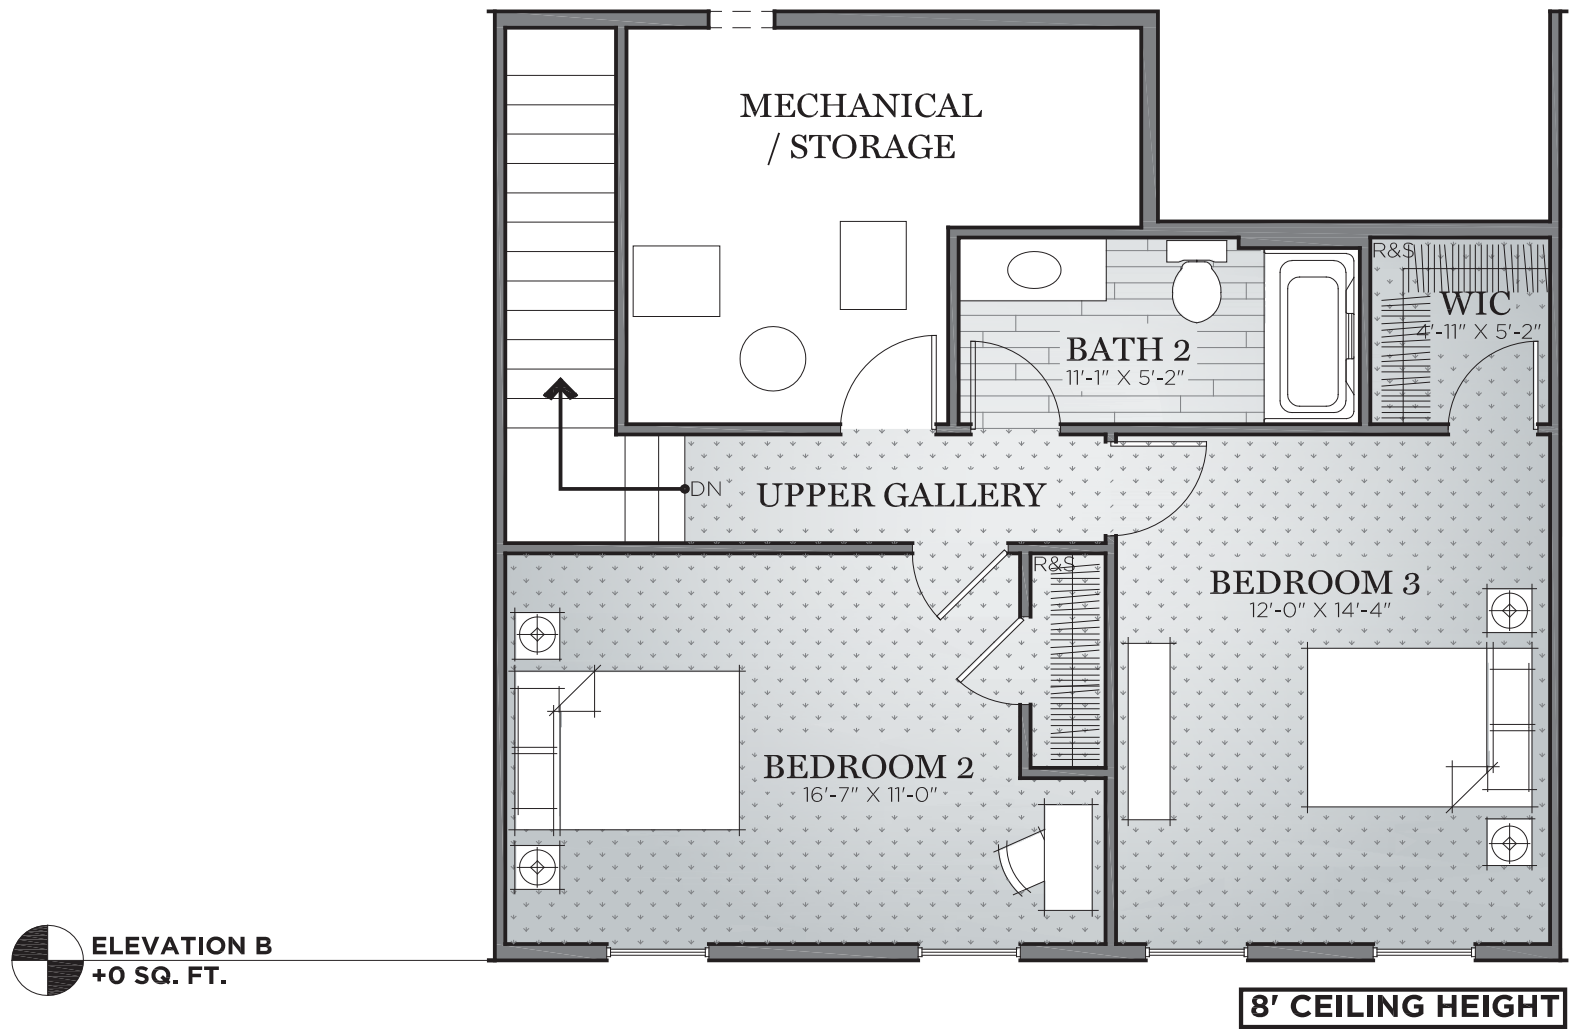

GATE AND FENCE LOCATIONS MAY VARY

LUXURY OWNER'S BATH 6
+0 SQ. FT.

ELEVATION B & D
+0 SQ. FT.

ELEVATION C
+0 SQ. FT.

OA DIMENSION 30 X 57

Renderings, materials, finishes and fixtures included are for illustrative and marketing purposes only. Scale and dimensions are approximate and may vary based on normal construction tolerances.

© 2019 Charter Homes & Neighborhoods. All rights reserved. Do not duplicate or distribute without written consent.

1936-2117 | 3 | 2.5 | v.1910

OA DIMENSION **30 X 57**

Renderings, materials, finishes and fixtures included are for illustrative and marketing purposes only. Scale and dimensions are approximate and may vary based on normal construction tolerances.

OA DIMENSION **30 X 57**

OA DIMENSION **30 X 57**

OA DIMENSION **30 X 57**

OA DIMENSION **30 X 57**