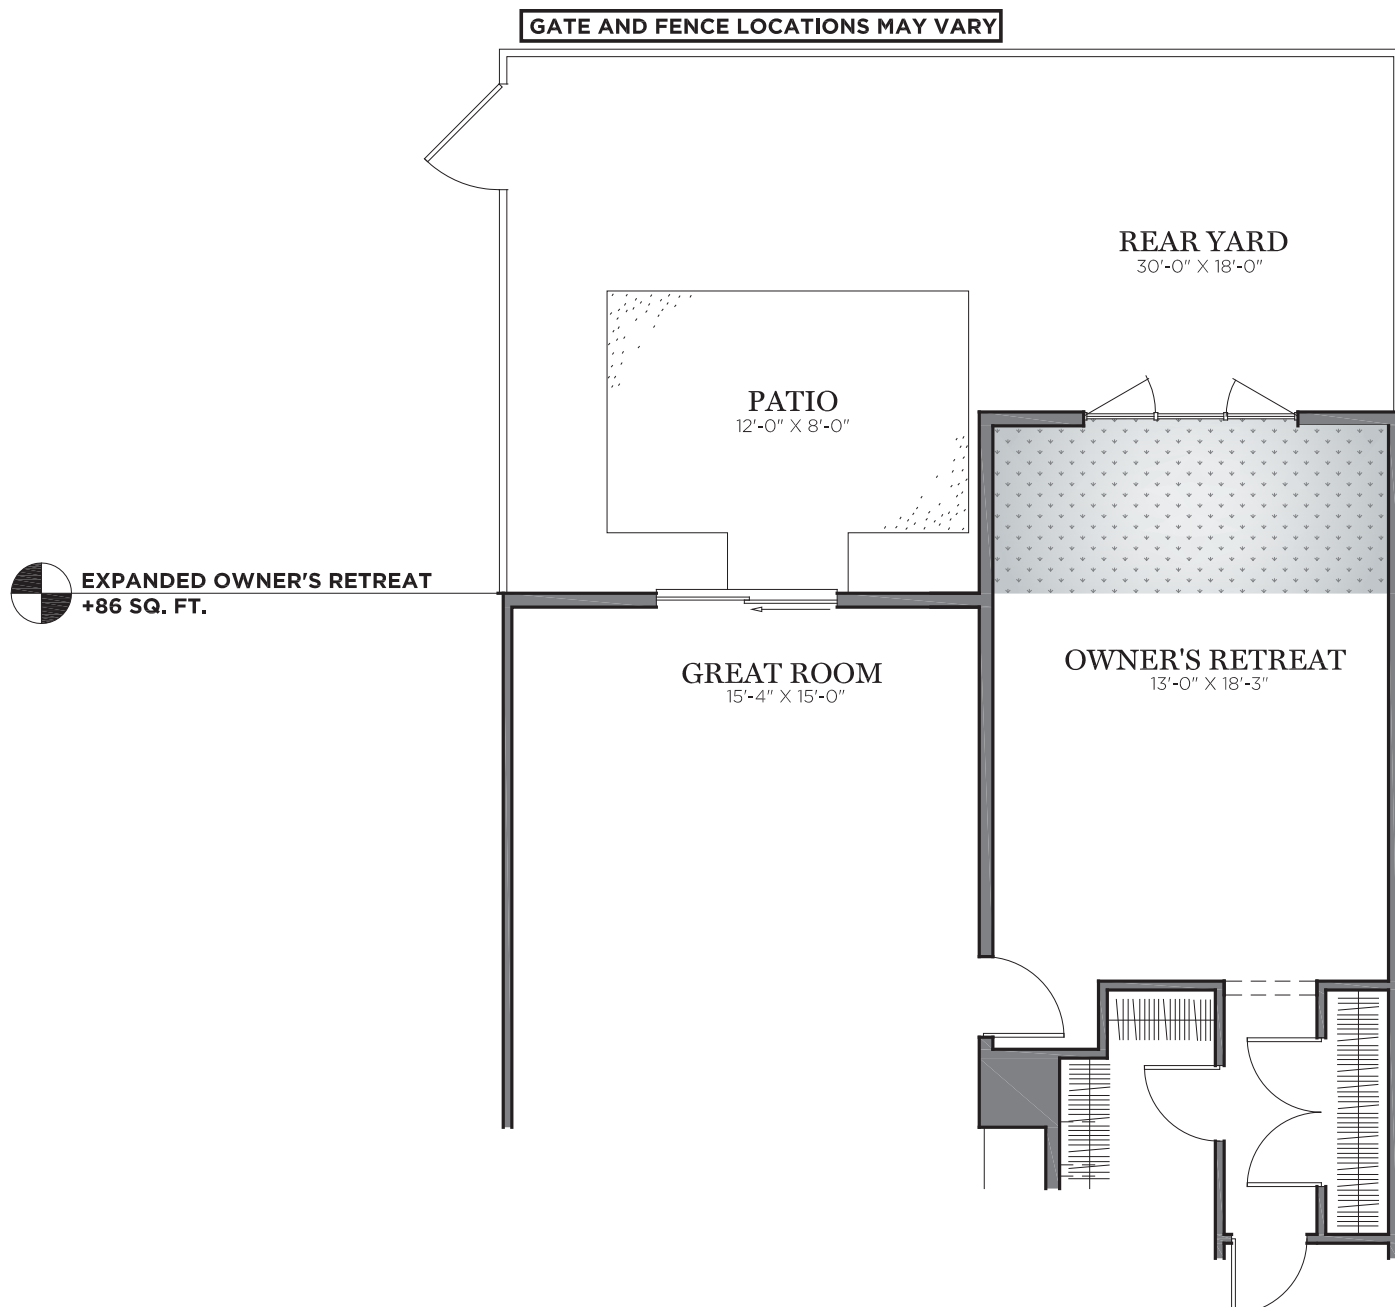

GATE AND FENCE LOCATIONS MAY VARY

LUXURY OWNER'S BATH 6
+0 SQ. FT.

ELEVATION B & D
+0 SQ. FT.

ELEVATION C
+0 SQ. FT.

OA DIMENSION 30 X 57

Renderings, materials, finishes and fixtures included are for illustrative and marketing purposes only. Scale and dimensions are approximate and may vary based on normal construction tolerances.

© 2019 Charter Homes & Neighborhoods. All rights reserved. Do not duplicate or distribute without written consent.

1936-2117 | 3 | 2.5 | v.1910

OA DIMENSION **30 X 57**

Renderings, materials, finishes and fixtures included are for illustrative and marketing purposes only. Scale and dimensions are approximate and may vary based on normal construction tolerances.

OA DIMENSION **30 X 57**

OA DIMENSION **30 X 57**

OA DIMENSION **30 X 57**

OA DIMENSION **30 X 57**