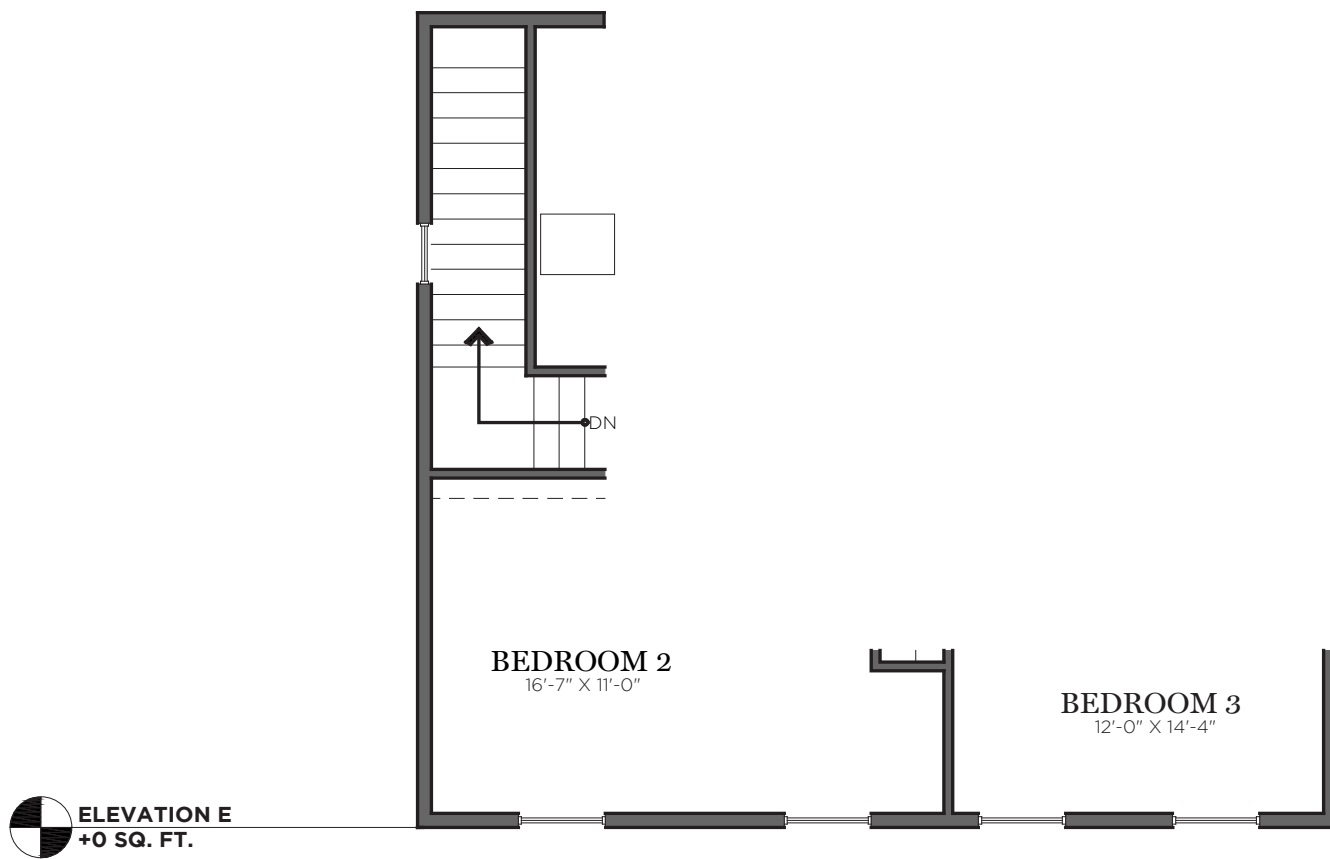

GATE AND FENCE LOCATIONS MAY VARY

LUXURY OWNER'S BATH 6
+0 SQ. FT.

ELEVATION B & D
+0 SQ. FT.

ELEVATION C
+0 SQ. FT.

OA DIMENSION 30 X 57

Renderings, materials, finishes and fixtures included are for illustrative and marketing purposes only. Scale and dimensions are approximate and may vary based on normal construction tolerances.

© 2019 Charter Homes & Neighborhoods. All rights reserved. Do not duplicate or distribute without written consent.

1936-2117 | 3 | 2.5 | v.1910

OA DIMENSION **30 X 57**

Renderings, materials, finishes and fixtures included are for illustrative and marketing purposes only. Scale and dimensions are approximate and may vary based on normal construction tolerances.

OA DIMENSION **30 X 57**

OA DIMENSION **30 X 57**

OA DIMENSION **30 X 57**

OA DIMENSION **30 X 57**