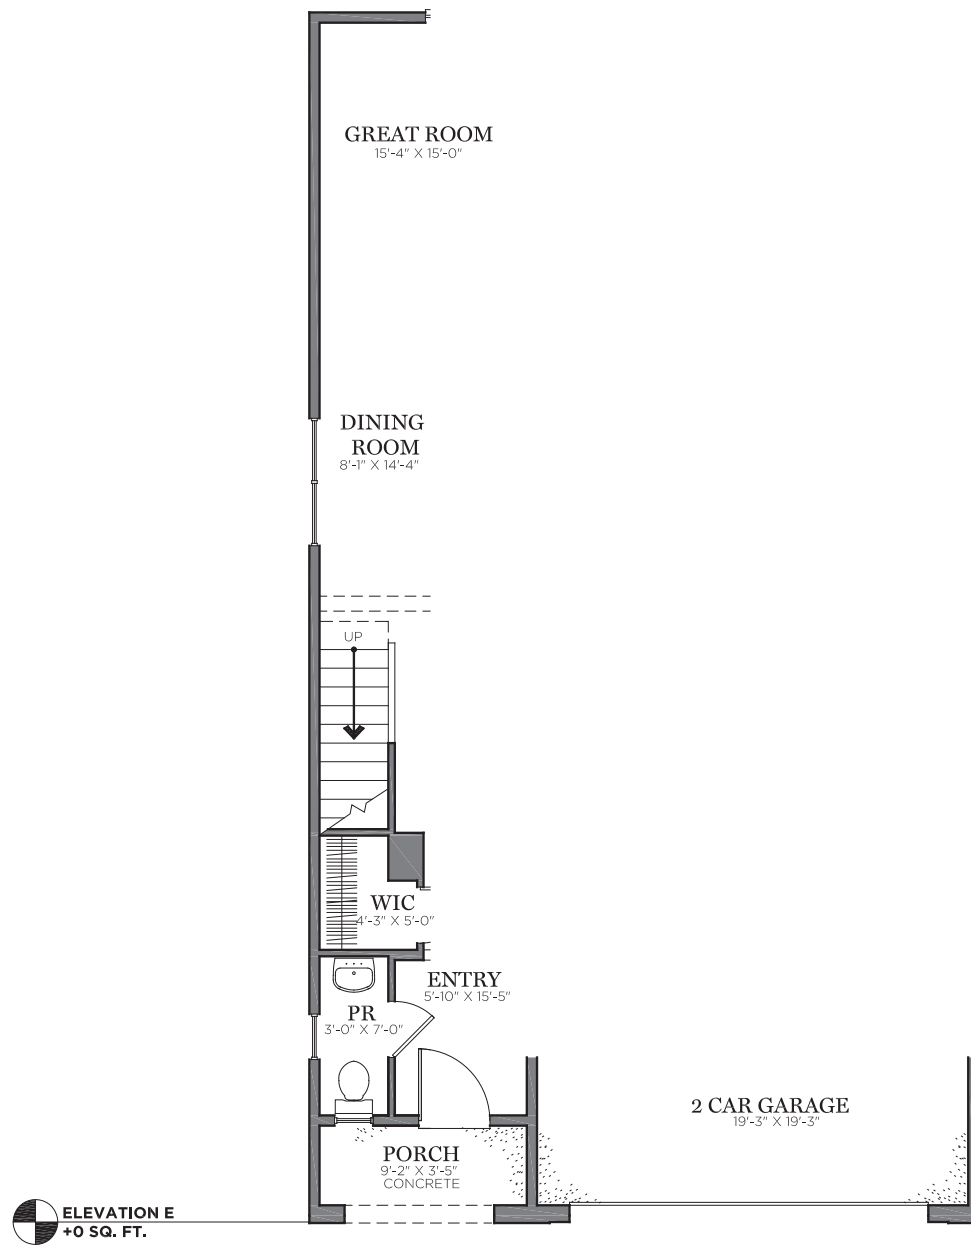

GATE AND FENCE LOCATIONS MAY VARY

LUXURY OWNER'S BATH 6
+0 SQ. FT.

ELEVATION B & D
+0 SQ. FT.

ELEVATION C
+0 SQ. FT.

OA DIMENSION 30 X 57

Renderings, materials, finishes and fixtures included are for illustrative and marketing purposes only. Scale and dimensions are approximate and may vary based on normal construction tolerances.

© 2019 Charter Homes & Neighborhoods. All rights reserved. Do not duplicate or distribute without written consent.

1936-2117 | 3 | 2.5 | v.1910

OA DIMENSION **30 X 57**

Renderings, materials, finishes and fixtures included are for illustrative and marketing purposes only. Scale and dimensions are approximate and may vary based on normal construction tolerances.

OA DIMENSION **30 X 57**

OA DIMENSION **30 X 57**

OA DIMENSION **30 X 57**

OA DIMENSION **30 X 57**