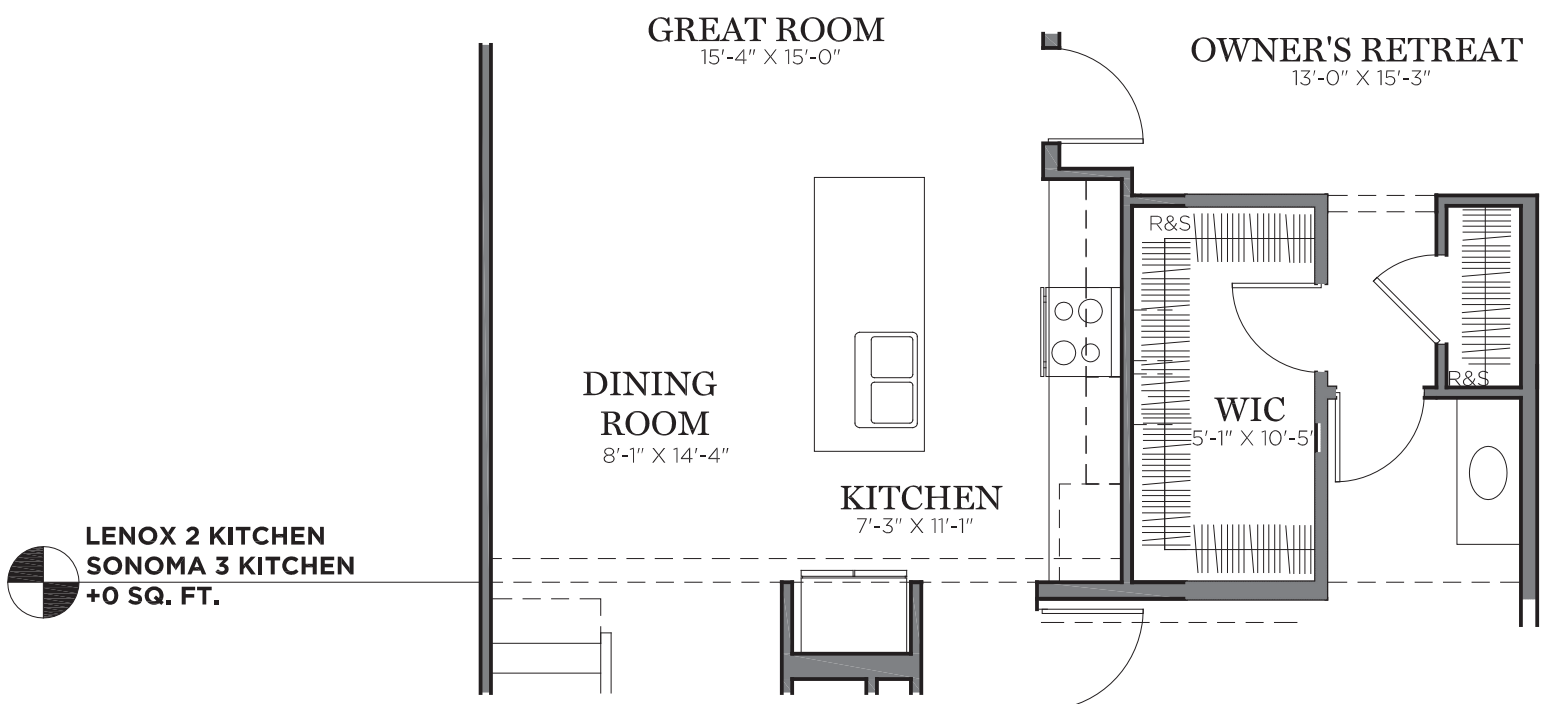

GATE AND FENCE LOCATIONS MAY VARY

LUXURY OWNER'S BATH 6
+0 SQ. FT.

ELEVATION B & D
+0 SQ. FT.

ELEVATION C
+0 SQ. FT.

OA DIMENSION 30 X 57

Renderings, materials, finishes and fixtures included are for illustrative and marketing purposes only. Scale and dimensions are approximate and may vary based on normal construction tolerances.

© 2019 Charter Homes & Neighborhoods. All rights reserved. Do not duplicate or distribute without written consent.

1936-2117 | 3 | 2.5 | v.1910

OA DIMENSION **30 X 57**

Renderings, materials, finishes and fixtures included are for illustrative and marketing purposes only. Scale and dimensions are approximate and may vary based on normal construction tolerances.

OA DIMENSION **30 X 57**

OA DIMENSION **30 X 57**

OA DIMENSION **30 X 57**

OA DIMENSION **30 X 57**