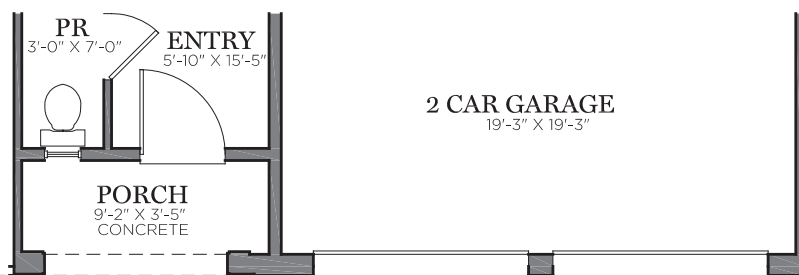

GATE AND FENCE LOCATIONS MAY VARY

LUXURY OWNER'S BATH 6
+0 SQ. FT.

ELEVATION B & D
+0 SQ. FT.

ELEVATION C
+0 SQ. FT.

OA DIMENSION 30 X 57

Renderings, materials, finishes and fixtures included are for illustrative and marketing purposes only. Scale and dimensions are approximate and may vary based on normal construction tolerances.

© 2019 Charter Homes & Neighborhoods. All rights reserved. Do not duplicate or distribute without written consent.

1936-2117 | 3 | 2.5 | v.1910

OA DIMENSION **30 X 57**

Renderings, materials, finishes and fixtures included are for illustrative and marketing purposes only. Scale and dimensions are approximate and may vary based on normal construction tolerances.

OA DIMENSION **30 X 57**

OA DIMENSION **30 X 57**

OA DIMENSION **30 X 57**

OA DIMENSION **30 X 57**