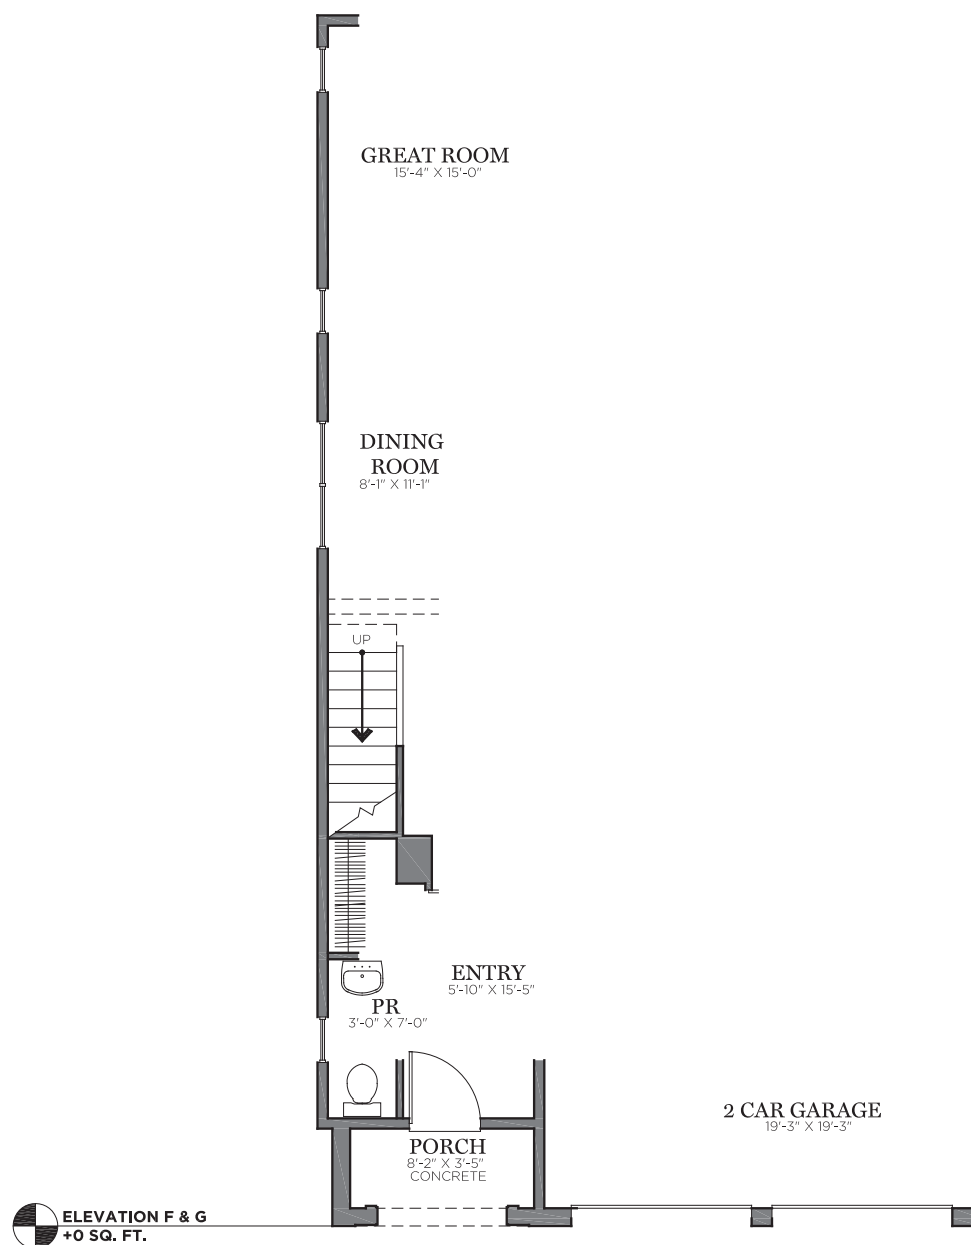

GATE AND FENCE LOCATIONS MAY VARY

LUXURY OWNER'S BATH 6
+0 SQ. FT.

ELEVATION B & D
+0 SQ. FT.

ELEVATION C
+0 SQ. FT.

OA DIMENSION 30 X 57

Renderings, materials, finishes and fixtures included are for illustrative and marketing purposes only. Scale and dimensions are approximate and may vary based on normal construction tolerances.

© 2019 Charter Homes & Neighborhoods. All rights reserved. Do not duplicate or distribute without written consent.

1936-2117 | 3 | 2.5 | v.1910

OA DIMENSION **30 X 57**

Renderings, materials, finishes and fixtures included are for illustrative and marketing purposes only. Scale and dimensions are approximate and may vary based on normal construction tolerances.

OA DIMENSION **30 X 57**

OA DIMENSION **30 X 57**

OA DIMENSION **30 X 57**

OA DIMENSION **30 X 57**