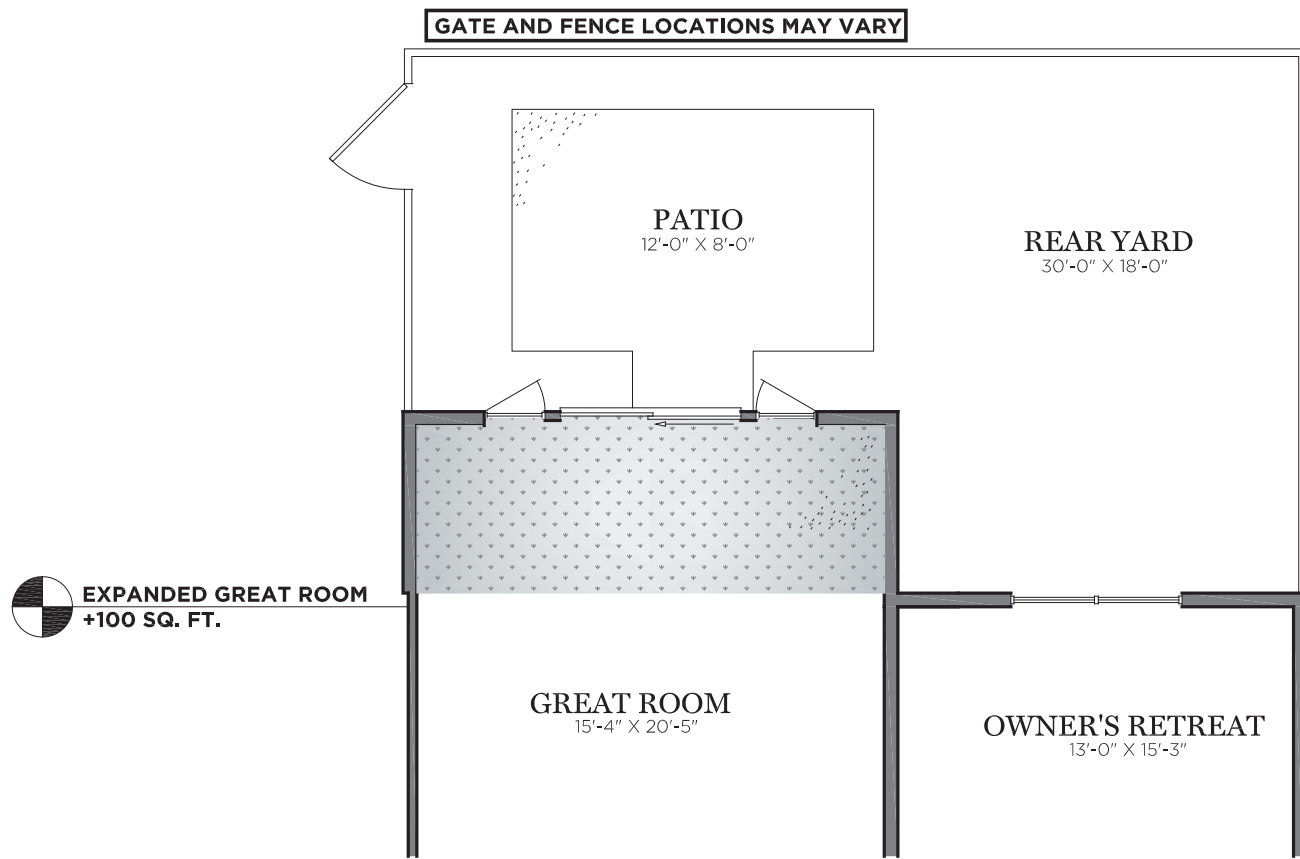

GATE AND FENCE LOCATIONS MAY VARY

LUXURY OWNER'S BATH 6
+0 SQ. FT.

ELEVATION B & D
+0 SQ. FT.

ELEVATION C
+0 SQ. FT.

OA DIMENSION 30 X 57

Renderings, materials, finishes and fixtures included are for illustrative and marketing purposes only. Scale and dimensions are approximate and may vary based on normal construction tolerances.

© 2019 Charter Homes & Neighborhoods. All rights reserved. Do not duplicate or distribute without written consent.

1936-2117 | 3 | 2.5 | v.1910

OA DIMENSION **30 X 57**

Renderings, materials, finishes and fixtures included are for illustrative and marketing purposes only. Scale and dimensions are approximate and may vary based on normal construction tolerances.

OA DIMENSION **30 X 57**

OA DIMENSION **30 X 57**

OA DIMENSION **30 X 57**

OA DIMENSION **30 X 57**