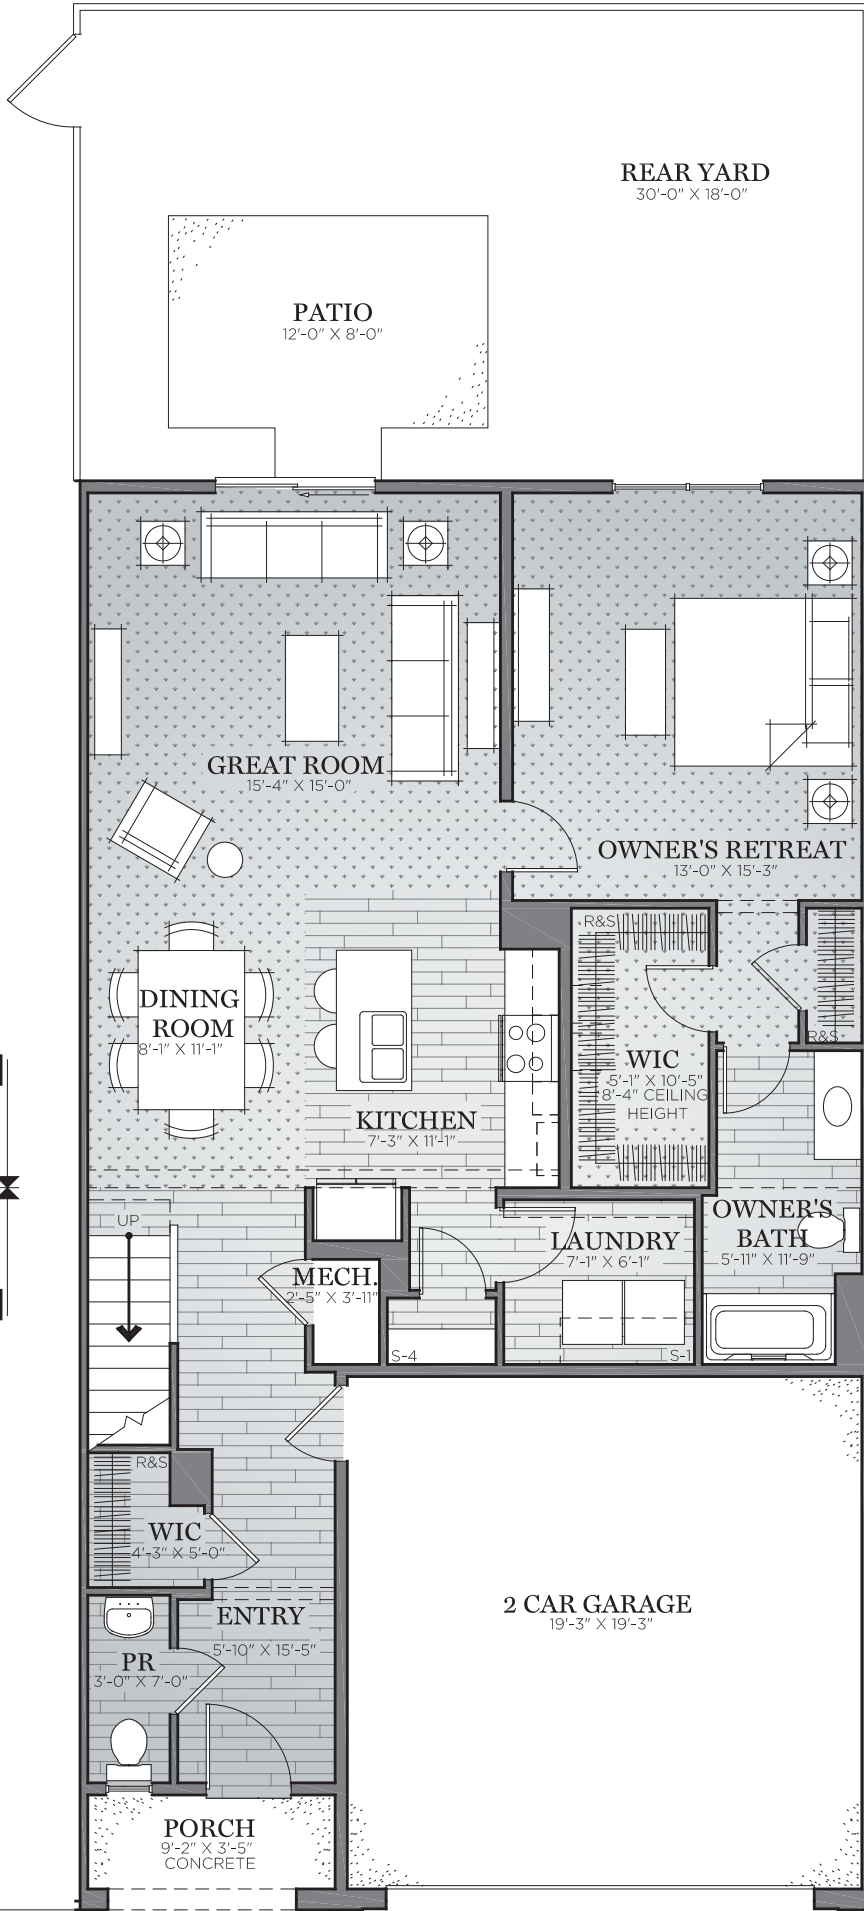

GATE AND FENCE LOCATIONS MAY VARY

LUXURY OWNER'S BATH 6
+0 SQ. FT.

ELEVATION B & D
+0 SQ. FT.

ELEVATION C
+0 SQ. FT.

OA DIMENSION 30 X 57

Renderings, materials, finishes and fixtures included are for illustrative and marketing purposes only. Scale and dimensions are approximate and may vary based on normal construction tolerances.

© 2019 Charter Homes & Neighborhoods. All rights reserved. Do not duplicate or distribute without written consent.

1936-2117 | 3 | 2.5 | v.1910

OA DIMENSION **30 X 57**

Renderings, materials, finishes and fixtures included are for illustrative and marketing purposes only. Scale and dimensions are approximate and may vary based on normal construction tolerances.

OA DIMENSION **30 X 57**

OA DIMENSION **30 X 57**

OA DIMENSION **30 X 57**

OA DIMENSION **30 X 57**