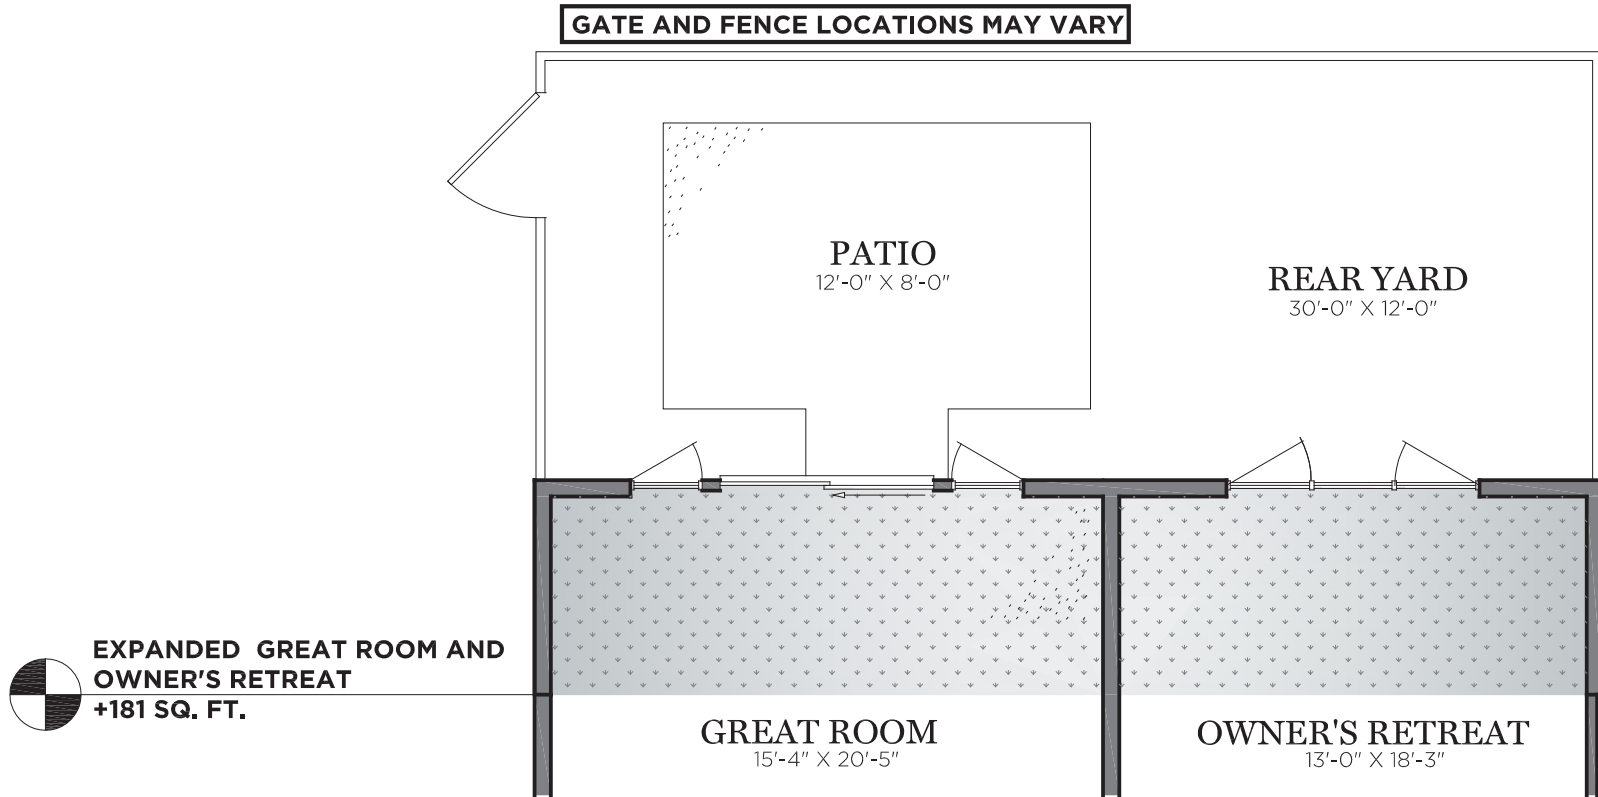

GATE AND FENCE LOCATIONS MAY VARY

LUXURY OWNER'S BATH 6
+0 SQ. FT.

ELEVATION B & D
+0 SQ. FT.

ELEVATION C
+0 SQ. FT.

OA DIMENSION 30 X 57

Renderings, materials, finishes and fixtures included are for illustrative and marketing purposes only. Scale and dimensions are approximate and may vary based on normal construction tolerances.

© 2019 Charter Homes & Neighborhoods. All rights reserved. Do not duplicate or distribute without written consent.

1936-2117 | 3 | 2.5 | v.1910

OA DIMENSION **30 X 57**

Renderings, materials, finishes and fixtures included are for illustrative and marketing purposes only. Scale and dimensions are approximate and may vary based on normal construction tolerances.

OA DIMENSION **30 X 57**

OA DIMENSION **30 X 57**

OA DIMENSION **30 X 57**

OA DIMENSION **30 X 57**